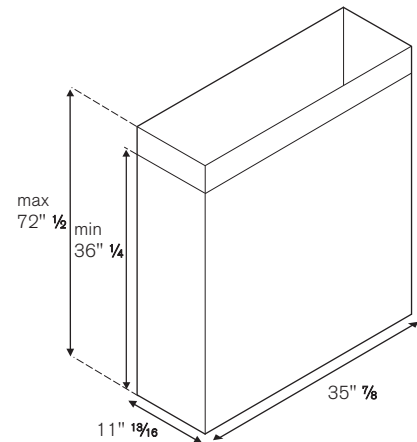

BERTAZZONI PROFESSIONAL SERIES

36" UNDERMOUNT CANOPY HOOD KU36 PRO 1 X

FEATURES

Hood finishing	stainless steel
Motor	1
Speed	3
Hood control	electronic with buttons
Halogen lights	2
Filters	aluminum mesh
Max extraction power	600 cfm

TECHNICAL SPECIFICATIONS

Electrical Requirements	120 V 60 Hz
Max Amp usage, power rating	3.3 A - 400 W
Certification	cETLus
Warranty	2 years parts and labor

ACCESSORIES

Recirculation Kit	code 901154
Narrow duct cover	code 901262
Full-width duct cover	code 901265
Narrow duct cover for ceiling height 8-10 ft	code 901281
European Baffle Filter	code 901253

This model is not suited for recirculation

INSTALLATION INSTRUCTIONS

Bertazzoni recommends to operate the appliance after it has been properly installed. Please refer to the installation manual for further details.

Disclaimer: while every effort has been made to insure the accuracy of the information contained in this brochure, Fratelli Bertazzoni reserves the right to change any part of the information at any time without notice.

Fratelli Bertazzoni, Bertazzoni and the winged wheel brand icon are registered trademarks of Bertazzoni Spa.