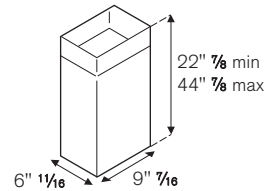

BERTAZZONI PROFESSIONAL SERIES

36" UNDERMOUNT CANOPY HOOD KU36 PRO 1 X

FEATURES

Hood finishing	stainless steel
Motor	1
Speed	3
Hood control	electronic with buttons
Halogen lights	2
Filters	aluminum mesh
Max extraction power	600 cfm

TECHNICAL SPECIFICATIONS

Electrical Requirements	120 V 60 Hz
Max Amp usage, power rating	3.3 A - 400 W
Certification	cETLus
Warranty	2 years parts and labor

ACCESSORIES

Recirculation Kit	code 901154
Narrow duct cover	code 901262
Full-width duct cover	code 901265
Narrow duct cover for ceiling height 8-10 ft	code 901281
European Baffle Filter	code 901253

This model is not suited for recirculation

INSTALLATION INSTRUCTIONS

Bertazzoni recommends to operate the appliance after it has been properly installed. Please refer to the installation manual for further details.

Disclaimer: while every effort has been made to insure the accuracy of the information contained in this brochure, Fratelli Bertazzoni reserves the right to change any part of the information at any time without notice.

Fratelli Bertazzoni, Bertazzoni and the winged wheel brand icon are registered trademarks of Bertazzoni Spa.