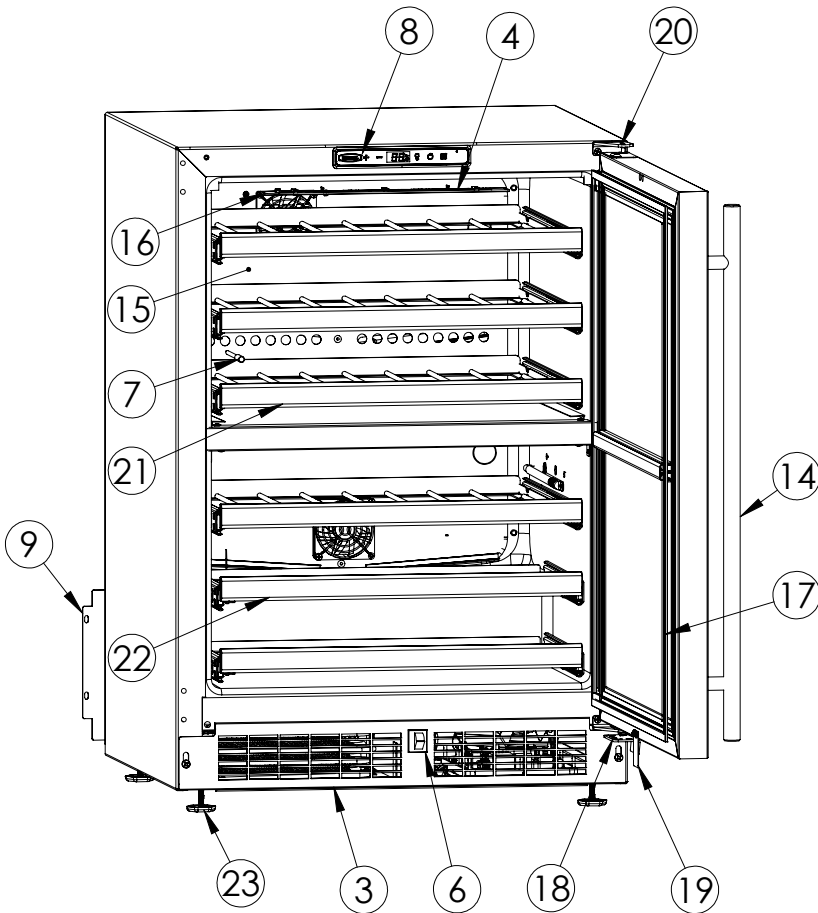

Service Parts List

marvelrefrigeration.com
616-754-5601

MLWD224-SS01A		
ITEM	DESCRIPTION	MARVEL P/N
1	CONDENSER ASSEMBLY	S42419034
2	MAIN CONTROL BOARD KIT	S42088795
3	GRILLE	S41015806-BLK
4	LED LIGHT STRIP	S68100
5	CONTROL BOARD	S68177
6	DOOR ROCKER LIGHT SWITCH	42246922
7	THERMISTOR ASSEMBLY	S41015903-BLK
8	UI DISPLAY KIT	S68167-01
9	ACCESS COVER	S41016192
10	115v MECHANICAL HARNESS KIT *	S41016110
11	CONDENSER FAN MOTOR	S42419042
12	EMBRACO COMPRESSOR	S41015395
13	COMPRESSOR ELECTRICALS	S41015921
14	DOOR ASSEMBLY	S42038868
15	EVAPORATOR ASSEMBLY	S42419044
16	EVAP FAN ASSEMBLY	S41016094
17	DOOR GASKET	S31580-035
18	DOOR STOP	S41015708-BLK
19	STRIKER PLATE	S41015709-BLK
20	HINGE KIT	S52411635-CHR
21	UPPER WINE SHELF	S42138842-NAT
22	LOWER WINE SHELF	S42138857-NAT
23	LEG LEVELERS (4)	42243808
24	POWER CORD	S41050606
25	CARTON ASSEMBLY *	42249633

* NOT PICTURED