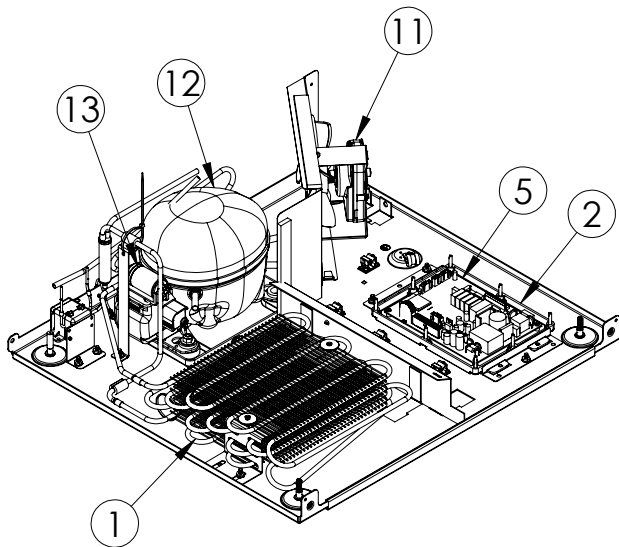

Service Parts List

marvelrefrigeration.com
616-754-5601

MLWD224-SS01A		
ITEM	DESCRIPTION	MARVEL P/N
1	CONDENSER ASSEMBLY	S42419034
2	MAIN CONTROL BOARD KIT	S42088795
3	GRILLE	S41015806-BLK
4	LED LIGHT STRIP	S68100
5	CONTROL BOARD	S68177
6	DOOR ROCKER LIGHT SWITCH	42246922
7	THERMISTOR ASSEMBLY	S41015903-BLK
8	UI DISPLAY KIT	S68167-01
9	ACCESS COVER	S41016192
10	115v MECHANICAL HARNESS KIT *	S41016110
11	CONDENSER FAN MOTOR	S42419042
12	EMBRACO COMPRESSOR	S41015395
13	COMPRESSOR ELECTRICALS	S41015921
14	DOOR ASSEMBLY	S42038868
15	EVAPORATOR ASSEMBLY	S42419044
16	EVAP FAN ASSEMBLY	S41016094
17	DOOR GASKET	S31580-035
18	DOOR STOP	S41015708-BLK
19	STRIKER PLATE	S41015709-BLK
20	HINGE KIT	S52411635-CHR
21	UPPER WINE SHELF	S42138842-NAT
22	LOWER WINE SHELF	S42138857-NAT
23	LEG LEVELERS (4)	42243808
24	POWER CORD	S41050606
25	CARTON ASSEMBLY *	42249633

* NOT PICTURED