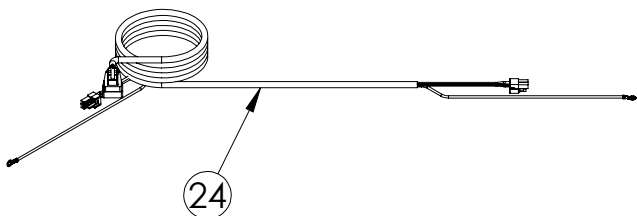

Service Parts List

marvelrefrigeration.com
616-754-5601

MLWD224-SS01A		
ITEM	DESCRIPTION	MARVEL P/N
1	CONDENSER ASSEMBLY	S42419034
2	MAIN CONTROL BOARD KIT	S42088795
3	GRILLE	S41015806-BLK
4	LED LIGHT STRIP	S68100
5	CONTROL BOARD	S68177
6	DOOR ROCKER LIGHT SWITCH	42246922
7	THERMISTOR ASSEMBLY	S41015903-BLK
8	UI DISPLAY KIT	S68167-01
9	ACCESS COVER	S41016192
10	115v MECHANICAL HARNESS KIT *	S41016110
11	CONDENSER FAN MOTOR	S42419042
12	EMBRACO COMPRESSOR	S41015395
13	COMPRESSOR ELECTRICALS	S41015921
14	DOOR ASSEMBLY	S42038868
15	EVAPORATOR ASSEMBLY	S42419044
16	EVAP FAN ASSEMBLY	S41016094
17	DOOR GASKET	S31580-035
18	DOOR STOP	S41015708-BLK
19	STRIKER PLATE	S41015709-BLK
20	HINGE KIT	S52411635-CHR
21	UPPER WINE SHELF	S42138842-NAT
22	LOWER WINE SHELF	S42138857-NAT
23	LEG LEVELERS (4)	42243808
24	POWER CORD	S41050606
25	CARTON ASSEMBLY *	42249633

* NOT PICTURED