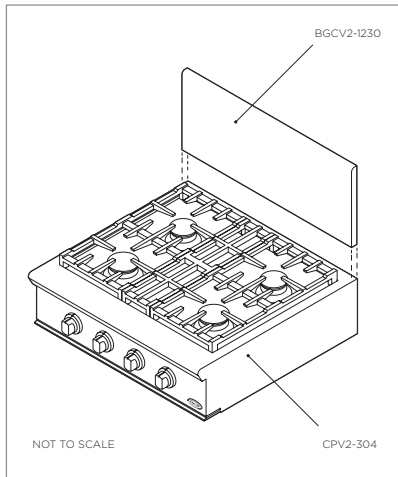

Data Sheet

PLAN VIEW

PROFILE VIEW

FRONT VIEW

30" Professional Cooktop Backguard

Model no:

**BGCV2-1230** (refer page 2 for metric measurements)

Product Dimensions	in
Ⓐ Overall height of backguard	12"
Ⓑ Overall width of backguard	29 7/8"
Ⓒ Overall depth of backguard	15/16"

INDICATES PRODUCT DATUM -----

DATE: 20.01.2016

IMPORTANT NOTE: Throughout this guide, dimensions may vary by ±2mm (3/32"). Please read the installation manual for detailed information on installing the product. For full installation instructions & specifications visit [dcsappliances.com](http://dcsappliances.com)

## Product Dimensions

PLAN VIEW

PROFILE VIEW

FRONT VIEW

## 30" Professional Cooktop Backguard

Model no:

**BGCV2-1230** (refer page 1 for imperial measurements)

Product Dimensions	mm
Ⓐ Overall height of backguard	306
Ⓑ Overall width of backguard	759
Ⓒ Overall depth of backguard	24