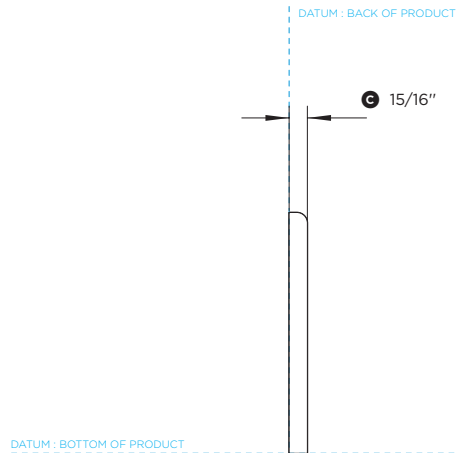

Data Sheet

PLAN VIEW

PROFILE VIEW

FRONT VIEW

30" Professional Cooktop Backguard

Model no:

**BGCV2-1230** (refer page 2 for metric measurements)

Product Dimensions	in
Ⓐ Overall height of backguard	12"
Ⓑ Overall width of backguard	29 7/8"
Ⓒ Overall depth of backguard	15/16"

INDICATES PRODUCT DATUM -----

DATE: 20.01.2016

IMPORTANT NOTE: Throughout this guide, dimensions may vary by ±2mm (3/32"). Please read the installation manual for detailed information on installing the product. For full installation instructions & specifications visit [dcsappliances.com](http://dcsappliances.com)

## Product Dimensions

PLAN VIEW

PROFILE VIEW

FRONT VIEW

## 30" Professional Cooktop Backguard

Model no:

**BGCV2-1230** (refer page 1 for imperial measurements)

Product Dimensions	mm
Ⓐ Overall height of backguard	306
Ⓑ Overall width of backguard	759
Ⓒ Overall depth of backguard	24