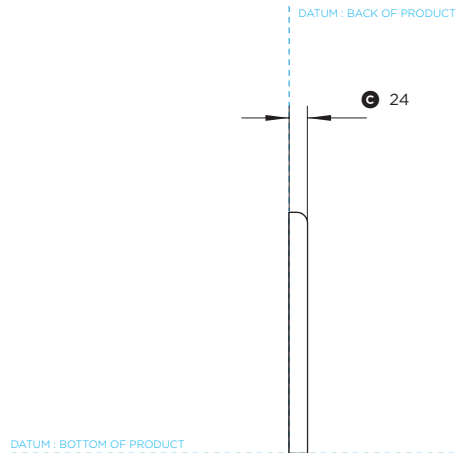

Data Sheet

PLAN VIEW

PROFILE VIEW

FRONT VIEW

30" Professional Cooktop Backguard

Model no:

**BGCV2-1230** (refer page 2 for metric measurements)

Product Dimensions	in
Ⓐ Overall height of backguard	12"
Ⓑ Overall width of backguard	29 7/8"
Ⓒ Overall depth of backguard	15/16"

INDICATES PRODUCT DATUM -----

DATE: 20.01.2016

IMPORTANT NOTE: Throughout this guide, dimensions may vary by ±2mm (3/32"). Please read the installation manual for detailed information on installing the product. For full installation instructions & specifications visit [dcsappliances.com](http://dcsappliances.com)

## Product Dimensions

PLAN VIEW

PROFILE VIEW

FRONT VIEW

## 30" Professional Cooktop Backguard

Model no:

**BGCV2-1230** (refer page 1 for imperial measurements)

Product Dimensions	mm
Ⓐ Overall height of backguard	306
Ⓑ Overall width of backguard	759
Ⓒ Overall depth of backguard	24