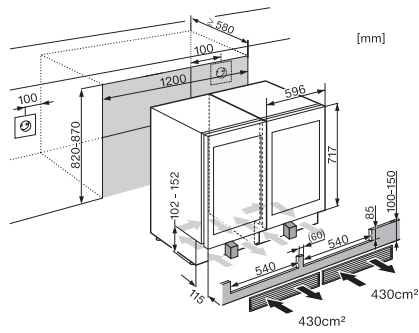

EAN: 4002516344209 / Material number: 11545800 / Old Material Number: 36632201USA

| | |
|--|----------------------------|
| Construction type | |
| Built-in | • |
| Built-in integrated | • |
| Built-in built-under | • |
| Door hinge side | right |
| Convertible hinging | • |
| Can be installed side-by-side | • |
| Design | |
| Front color | Stainless steel/CleanSteel |
| Wine compartment lighting | LED-Beleuchtung |
| Control panel | |
| Networking with Miele@home | • |
| Required Accessories | XKS 3130 W |
| DynaCool | • |
| SoftClose door closing damper | • |
| Concealed door opener | Push2open |
| No. of wooden shelves | 4 |
| Number of FlexiFrame wooden racks | 3 |
| Low-vibration storage | • |
| Control | |
| Electronic temperature display and control | TouchControl |
| Independent temperature control of fridge and freezer compartments | No |
| No. of temperature zones | 2 |
| Min. temperature setting range in °F (°C) | 5 |
| Safety | |
| Lock function | • |
| Acoustic door alarm | • |
| Optical door alarm | • |
| Technical data | |
| Niche depth in in.(mm) | 22 7/8 (580) |
| Appliance width in in.(mm) | 23 5/8 (597) |
| Appliance height in in.(mm) | 32 3/8 (820) |
| Appliance depth in in.(mm) | 22 3/4 (577) |
| Weight in lbs.(kg) | 109 (49.0) |
| Wine conditioning zone volume in cu. ft. (l) | 4.45 (126) |
| 0.75 l Bordeaux bottle capacity (no. of bottles) | 34 bottles |
| Current consumption in milliampere (mA) | 2000 |
| Voltage in V | 115 |
| Fuse rating in A | 10 |
| Number of phases | 1 |
| Frequency in Hz | 60 |
| Wire length in ft (m) | 7 (2.4) |
| Accessories supplied | |
| Active AirClean filter | • |

KWT 6322 UG

Built-under wine storage unit

with FlexiFrame and Push2open for greater versatility and top-quality design.

KWT6312UGS, KWT6322UG, KWT6322UG edt/cs
(Installation drawings)

KWT6312UGS, KWT6322UG, KSK6300, Side by Side