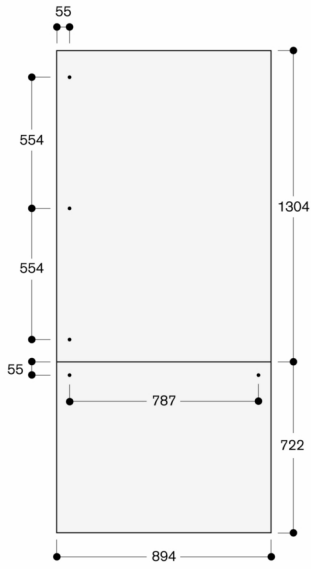

## Door

### RVA421920

- Door panels, dark brushed stainless steel, with handles.
- For RVB 497, panel thickness 19 mm.
- Door panels, dark brushed stainless steel, with handles.

For RVB 497, panel thickness 19 mm.

Niche width 900 mm

The door panel thickness is 19 mm

The maximum door panel dimensions are based on a clearance of 3 mm, based on a single niche

Measurements in mm

Niche width 35.5" (900 mm)

The door panel thickness is 3/4" (19 mm)

The maximum door panel dimensions are based on a clearance of 1/8" (3 mm), based on a single niche

Measurements in inches (mm)