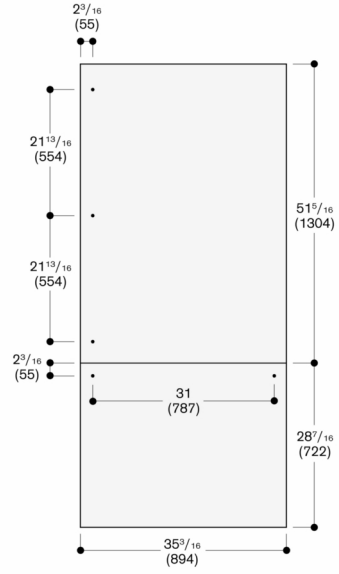

### RVA421920

- Door panels, dark brushed stainless steel, with handles.
- For RVB 497, panel thickness 19 mm.
- Door panels, dark brushed stainless steel, with handles.

For RVB 497, panel thickness 19 mm.

Niche width 900 mm

The door panel thickness is 19 mm

The maximum door panel dimensions are based on a clearance of 3 mm, based on a single niche

Measurements in mm

Niche width 35.5" (900 mm)

The door panel thickness is 3/4" (19 mm)

The maximum door panel dimensions are based on a clearance of 1/8" (3 mm), based on a single niche

Measurements in inches (mm)