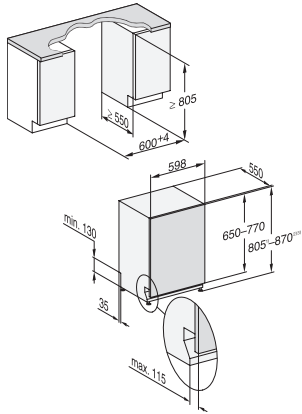

G 7193 SCVi AutoDos

Fully integrated ADA dishwasher

with Automatic Dispensing thanks to AutoDos with integrated PowerDisk.

G7000, fully integrated dishwasher, 60cm (installation drawing)

1) Plinth height 35-155 mm, 2) Plinth height 100-220 mm,
3) Appliance height max. 930 mm with plinth height conversion kit (Mat.-Nr. 6.394.761),