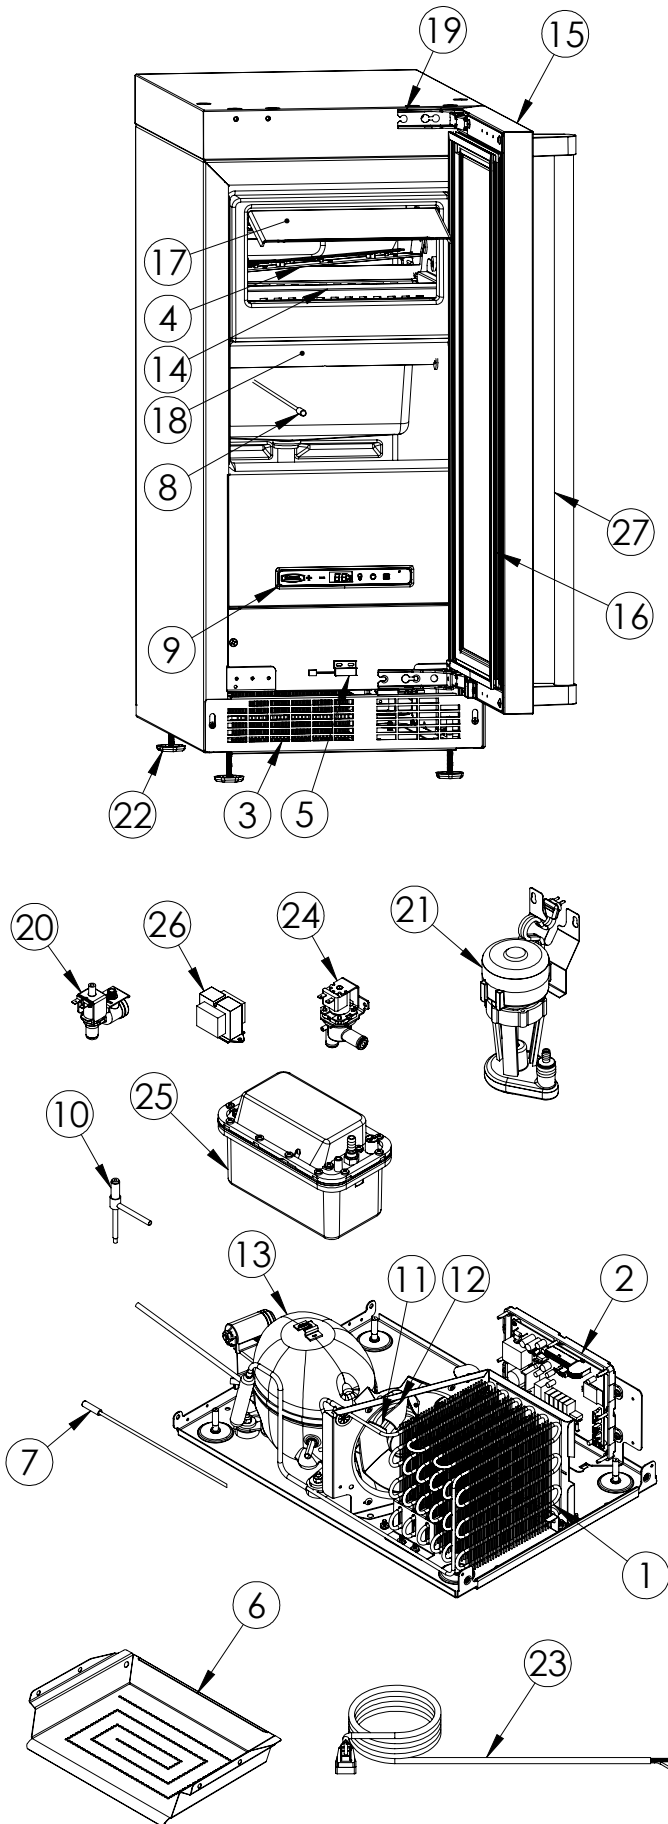

Service Parts List

marvelrefrigeration.com
616-754-5601

MPCP415-SS81A		
ITEM	DESCRIPTION	MARVEL P/N
1	CONDENSER ASSEMBLY	S41013912
2	MAIN CONTROL BOARD KIT	90-54002-82
3	GRILLE SS	90-54056-00
4	VYV LIGHT STRIP KIT	90-54085-00
5	REED SWITCH	S66010
6	EVAPORATOR ASSEMBLY	42249569
7	CONDENSER SENSOR	90-54013-00
8	THERMISTOR ASSEMBLY	S68092
9	UI DISPLAY KIT	S68167-01
10	HOT GAS VALVE	42249497
11	CONDENSER FAN MOTOR	42248161
12	CONDENSER FAN BLADE	42248160
13	COMPRESSOR ASSEMBLY	90-54006-00
14	GRID CUTTER	42249542
15	DOOR ASSEMBLY	90-54053-00
16	DOOR GASKET	S31580-052
17	FASCIA AND FASCIA DOOR	90-54004-00
18	DEFLECTOR	90-54000-00
19	HINGE PKG	90-54040-00
20	WATER SUPPLY VALVE	S41014084
21	CIRCULATION PUMP	42242980
22	LEG LEVELERS (4)	42243808
23	POWER CORD	S41050606
24	DRAIN VALVE	42249456
25	GRAVITY DRAIN TO DRAIN PUMP KIT	42249509
26	TRANSFORMER	S41050610
27	DOOR HANDLE	42249126
28	INVERTER COMPRESSOR *	90-54063-00
29	CLEAR ICE MACHINE CLEANER *	S41013789

* NOT PICTURED