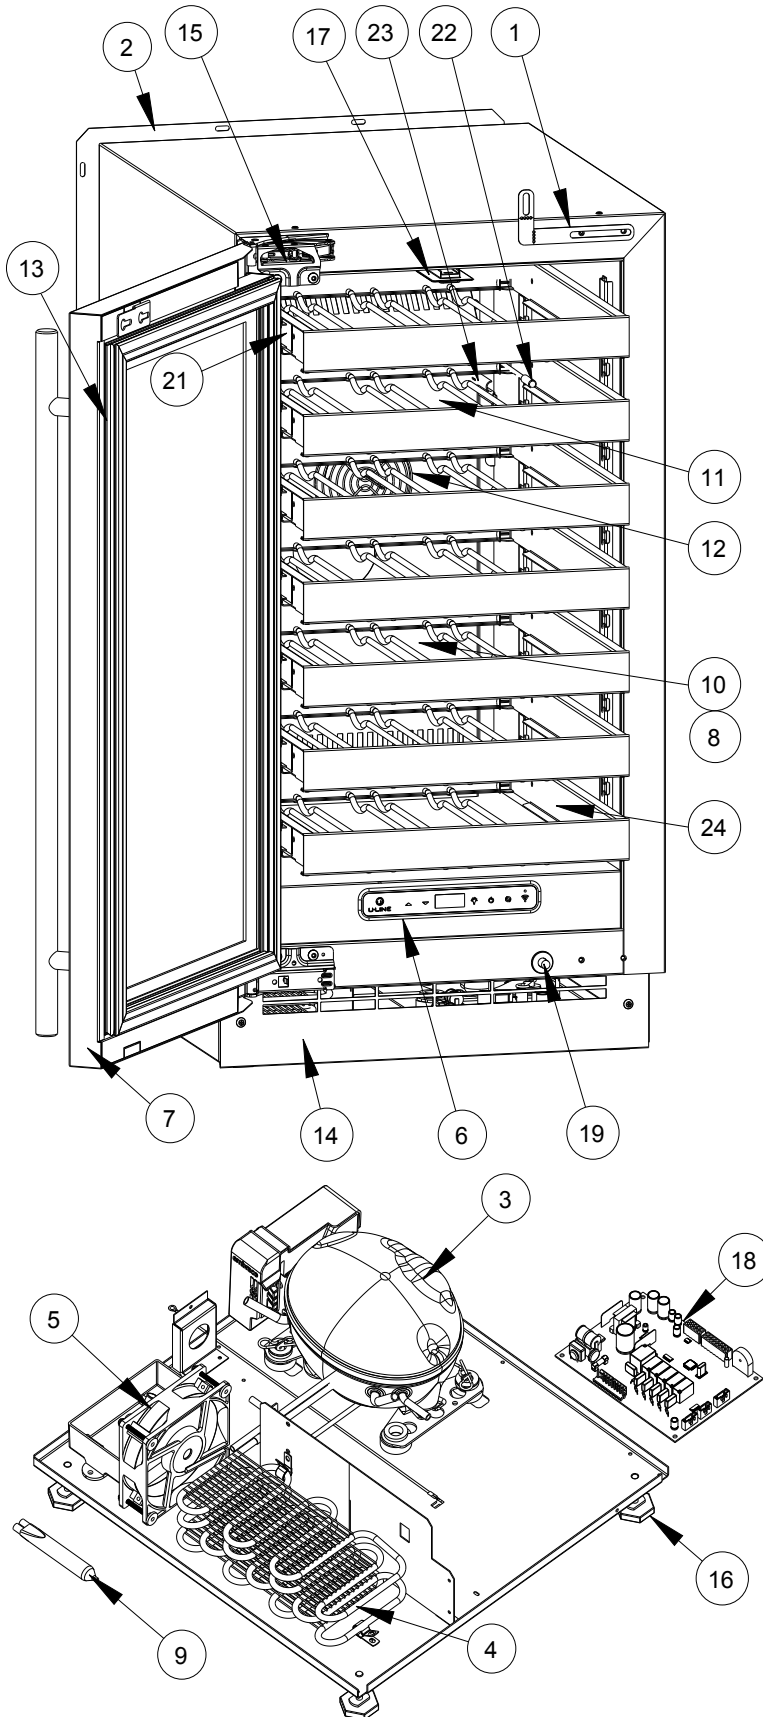

USER GUIDE

Parts

UHWC518-SG51A		
1	ANTI-TIP BRACKET	80-55449-00
2	BACK PANEL	80-55474-00
3	COMPRESSOR	80-55452-00
4	CONDENSER ASSEMBLY	80-55453-00
5	CONDENSER FAN	80-54014-00
6	DISPLAY MODULE	80-55429-00
7	DOOR ASSEMBLY	80-55473-00
8	DRAIN PAN	80-54217-00
9	DRIER	80-54055-00
10	EVAPORATOR ASSEMBLY	80-55478-00
11	EVAPORATOR COVER	80-55477-00
12	EVAPORATOR FAN W/COVER	80-55457-00
13	GASKET, DOOR	80-55517-00
14	GRILLE	80-55479-00
15	HINGE ASSEMBLY	80-55374-00
16	HINGE COVER (2)	80-54001-00
17	LEG LEVELERS (4)	80-54019-00
18	LED LIGHT, 2 COLOR	80-55272-00
19	MAIN BOARD	80-55398-00
20	PLUNGER SWITCH	80-55375-00
21	POWER CORD*	80-55462-00
22	SLIDE ASSEMBLY	80-55509-00
23	THERMISTOR	80-54006-00
24	THERMISTOR COVER	80-55464-00
25	WINE RACK	80-55480-00
26	WINE RACK FRONT	80-55501-00
27	WIRE HARNESS, BOARD*	80-55466-00

*Not Shown