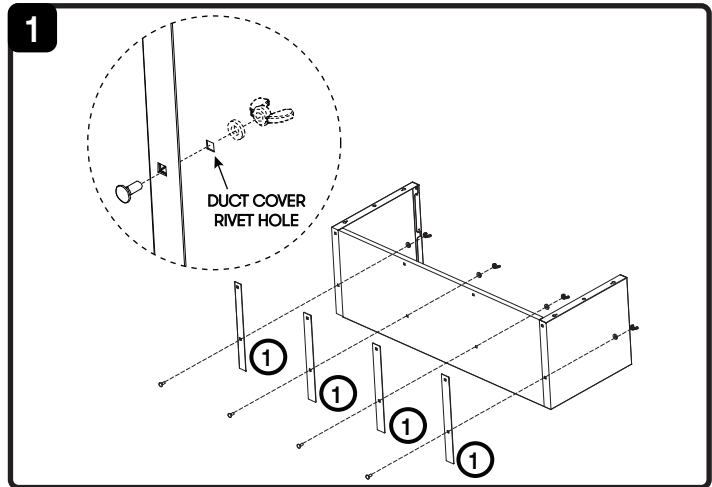

# Forte Duct Cover Banding Kit Installation Instructions

BKDC13612APC  
BKDC13612AMB  
BKDC13612APG  
BKDC13612ASG  
BKDC13618APC  
BKDC13618AMB  
BKDC13618APG  
BKDC13618ASG

BKDC14812APC  
BKDC14812AMB  
BKDC14812APG  
BKDC14812ASG  
BKDC14818APC  
BKDC14818AMB  
BKDC14818APG  
BKDC14818ASG

See Forte hood installation instructions for more installation details. Use the washers and wingnuts inside the Duct Cover Hardware packet, included with the duct cover, to complete assembly.