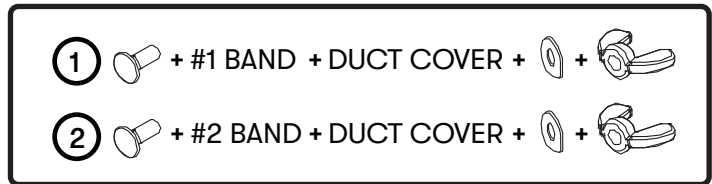

# Forte Duct Cover Banding Kit Installation Instructions

BKDC13612APC  
BKDC13612AMB  
BKDC13612APG  
BKDC13612ASG  
BKDC13618APC  
BKDC13618AMB  
BKDC13618APG  
BKDC13618ASG

BKDC14812APC  
BKDC14812AMB  
BKDC14812APG  
BKDC14812ASG  
BKDC14818APC  
BKDC14818AMB  
BKDC14818APG  
BKDC14818ASG

See Forte hood installation instructions for more installation details. Use the washers and wingnuts inside the Duct Cover Hardware packet, included with the duct cover, to complete assembly.