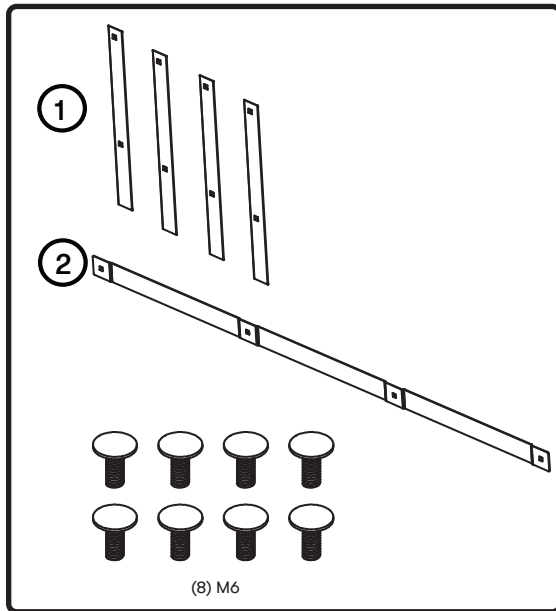

# Forte Duct Cover Banding Kit Installation Instructions

BKDC13612APC  
BKDC13612AMB  
BKDC13612APG  
BKDC13612ASG  
BKDC13618APC  
BKDC13618AMB  
BKDC13618APG  
BKDC13618ASG

BKDC14812APC  
BKDC14812AMB  
BKDC14812APG  
BKDC14812ASG  
BKDC14818APC  
BKDC14818AMB  
BKDC14818APG  
BKDC14818ASG

See Forte hood installation instructions for more installation details. Use the washers and wingnuts inside the Duct Cover Hardware packet, included with the duct cover, to complete assembly.