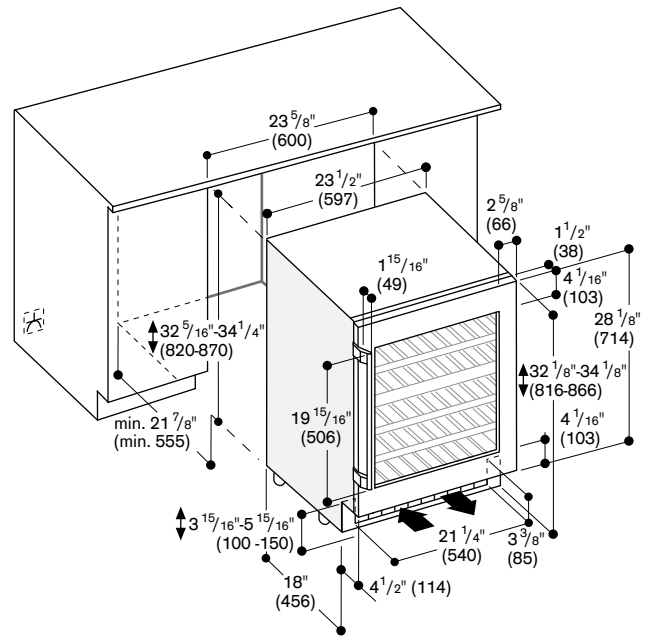

Rating

Total rating: 200 W/24h.
Total amps: 10 A.
120 V / 60 Hz.
Connecting cable 71" with plug.