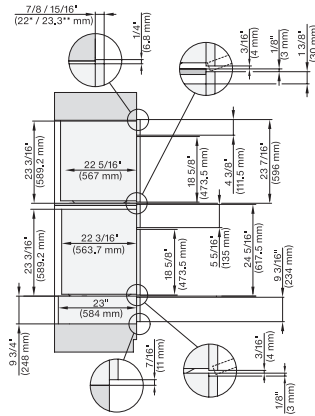

DGC 7880

30" Combi-Steam Oven XXL

for steam cooking, baking, roasting with roast probe + menu cooking.

DGC786x+EBA7868, DGC7x8x, ESW7x70, EVS7670, side view, 30 Zoll, Proud, combi, XXL

7/8" – 22" mm – Glass, 15/16" – 23.3" mm – Stainless steel