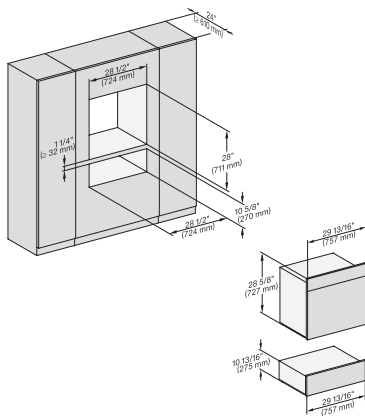

H 6x80 BP, ESW 6x80, H 6x80-2BP, NA7000 Fitting Combi wide front, Installation drawing, Proud, NA