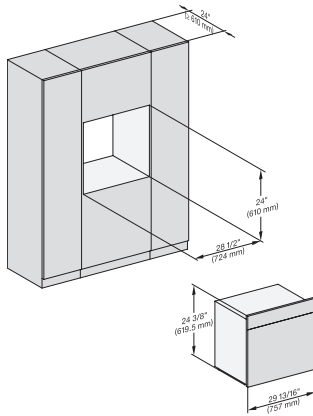

DGC 7880

30" Combi-Steam Oven XXL

for steam cooking, baking, roasting with roast probe + menu cooking.

DGC7x8x(X), Einbau, 30 Zoll, Proud, XXL