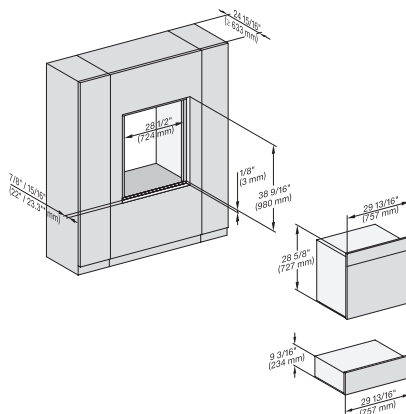

for steam cooking, baking, roasting with roast probe + menu cooking.

DGC7x8x, ESW7x80, side view, 30 Zoll, Flush inset, combi, XXL

7/8" – 22" mm – Glass, 15/16" – 23.3" mm – Stainless steel

DGC786x+EBA7868, DGC7x8x, ESW7x70, EVS7670, side view, 30 Zoll, Flush inset, combi, XXL

7/8" – 22" mm – Glass, 15/16" – 23.3" mm – Stainless steel

DGC7x8x(X), H2x80BP, H7x8xBP, ESW7x80, side view, 30 Zoll, Flush inset, combi, XXL, 650

7/8" – 22" mm – Glass, 15/16" – 23.3" mm – Stainless steel

DGC7x8x, ESW7x70, EVS7670 Einbau, 30 Zoll, Flush inset, combi, XXL

7/8" – 22" mm – Glass, 15/16" – 23.3" mm – Stainless steel

DGC7x8x, ESW7x70, EVS7670 Einbau, 30 Zoll, Flush inset, combi, wide front, XXL