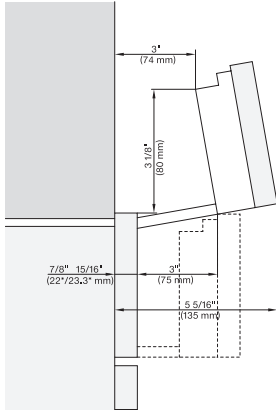

DGC 7880

30" Combi-Steam Oven XXL

for steam cooking, baking, roasting with roast probe + menu cooking.

DGC 6x0x-1 + EBA 6808, DGC 6x6x (AM) + EBA 6808, DGC7xxx(X) + EBA784/68 installation drawing, Proud, NA
7/8" - 22" mm - Glas, 15/16" - 23.3" mm - Edelstahl