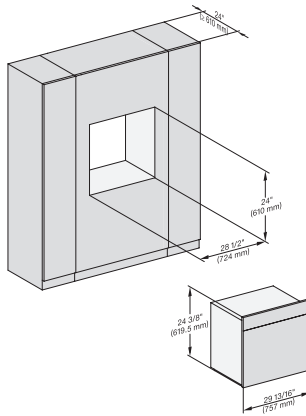

DGC7x8x, side view, 30 Zoll, Proud

7/8" - 22" mm - Glas, 15/16" - 23.3" mm - Stainless steel

DGC 7880

30" Combi-Steam Oven XXL

for steam cooking, baking, roasting with roast probe + menu cooking.

DGC7x8x(X), Einbau, 30 Zoll, Proud, XXL

DGC7x8x, Einbau, 30 Zoll, Proud, wide front, XXL

DGC786x(+EBA6808), DGC7x8x, Installation, 30 Zoll, Proud, XXL,

A – Cut-out (4" x 28" / 100 mm x 720 mm) in the bottom of the cabinet for power cord and ventilation., – Electrical and water supplies are recommended to be placed in adjacent cabinetry., Additional cabinet depth is required when placing the electrical and water supplies behind the appliance., E = Electric connection

DGC786x(+EBA7848), DGC7x8x, Installation, 30 Zoll, Proud, wide front, XXL,

A – Cut-out (4" x 28" / 100 mm x 720 mm) in the bottom of the cabinet for power cord and ventilation., – Electrical and water supplies are recommended to be placed in adjacent cabinetry., Additional cabinet depth is required when placing the electrical and water supplies behind the appliance., E = Electric connection

DGC7x8x(X), side view, 30 Zoll, Flush inset, XXL

7/8" – 22" mm – Glass, 15/16" – 23.3** mm – Stainless steel

DGC7x8x(X), Einbau, 30 Zoll, Flush inset, XXL

7/8" – 22" mm – Glass, 15/16" – 23.3** mm – Stainless steel