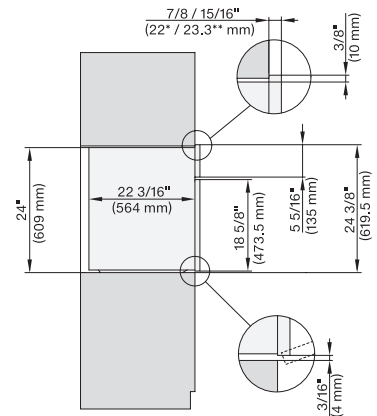

DGC7x8x, side view, 30 Zoll, Proud

7/8" - 22" mm - Glas, 15/16" - 23.3" mm - Stainless steel