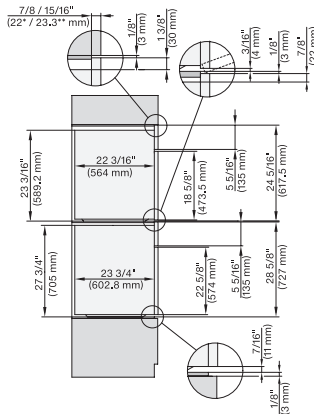

DGC7x8x(X), side view, 30 Zoll, Flush inset, XXL

7/8" – 22" mm – Glass, 15/16" – 23.3** mm – Stainless steel

DGC7x8x(X), Einbau, 30 Zoll, Flush inset, XXL

7/8" – 22" mm – Glass, 15/16" – 23.3** mm – Stainless steel

DGC7x8x(X)(+EBA6808), Installation, 30 Zoll, Flush inset, XXL

A – Cut-out (4" x 28" / 100 mm x 720 mm) in the bottom of the cabinet for power cord and ventilation. – Electrical and water supplies are recommended to be placed in adjacent cabinetry. Additional cabinet depth is required when placing the electrical and water supplies behind the appliance. E = Electric connection

DGX7xxx(+EBA7848), Installation, 30 Zoll, Flush inset, wide front, XXL

A – Cut-out (4" x 28" / 100 mm x 720 mm) in the bottom of the cabinet for power cord and ventilation. – Electrical and water supplies are recommended to be placed in adjacent cabinetry. Additional cabinet depth is required when placing the electrical and water supplies behind the appliance. E = Electric connection

DGC7x8x, H7x6x+EBA7868, side view, 30 Zoll, Flush inset, combi, XXL, 650S

7/8" – 22" mm – Glass, 15/16" – 23.3" mm – Stainless steel

DGC7x8x, H2x80BP, H7x8xBP(X), side view, 30 Zoll, Flush inset, combi, XXL 650