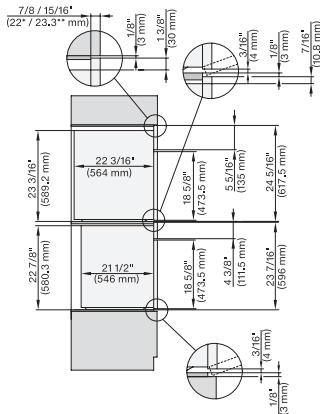

DGC7x8x(X), side view, 30 Zoll, Flush inset, XXL

7/8" – 22" mm – Glass, 15/16" – 23.3** mm – Stainless steel

DGC7x8x(X), Einbau, 30 Zoll, Flush inset, XXL

7/8" – 22" mm – Glass, 15/16" – 23.3** mm – Stainless steel

DGC7x8x(X)(+EBA6808), Installation, 30 Zoll, Flush inset, XXL

A – Cut-out (4" x 28" / 100 mm x 720 mm) in the bottom of the cabinet for power cord and ventilation. – Electrical and water supplies are recommended to be placed in adjacent cabinetry. Additional cabinet depth is required when placing the electrical and water supplies behind the appliance. E = Electric connection

DGX7xxx(+EBA7848), Installation, 30 Zoll, Flush inset, wide front, XXL

A – Cut-out (4" x 28" / 100 mm x 720 mm) in the bottom of the cabinet for power cord and ventilation. – Electrical and water supplies are recommended to be placed in adjacent cabinetry. Additional cabinet depth is required when placing the electrical and water supplies behind the appliance. E = Electric connection

DGC7x8x, H7x6x+EBA7868, side view, 30 Zoll, Flush inset, combi, XXL, 650S

7/8" – 22" mm – Glass, 15/16" – 23.3" mm – Stainless steel

DGC7x8x, H2x80BP, H7x8xBP(X), side view, 30 Zoll, Flush inset, combi, XXL 650