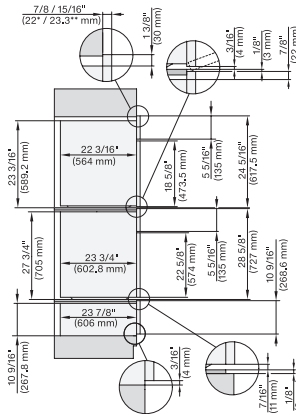

7/8" – 22" mm – Glass, 15/16" – 23.3" mm – Stainless steel

DGC7x8x(X), H2x80BP, H7x8xBP, ESW7x80, side view, 30 Zoll, Flush inset, combi, XXL, 650

7/8" – 22" mm – Glass, 15/16" – 23.3" mm – Stainless steel

7/8" – 22" mm – Glass, 15/16" – 23.3" mm – Stainless steel

DGC7x8x, ESW7x70, EVS7670, side view, 30 Zoll, Proud, combi, XXL

7/8" – 22" mm – Glass, 15/16" – 23.3" mm – Stainless steel

DGC7x8x, ESW7x80, side view, 30 Zoll, Proud, combi, XXL

7/8" – 22" mm – Glass, 15/16" – 23.3" mm – Stainless steel

DGC 7880

30" Combi-Steam Oven XXL

for steam cooking, baking, roasting with roast probe + menu cooking.

DGC786x+EBA7868, DGC7x8x, ESW7x70, EVS7670, side view, 30 Zoll, Proud, combi, XXL

7/8" – 22" mm – Glass, 15/16" – 23.3" mm – Stainless steel

DGC7x8x(X), H2x80BP, H7x8xBP(X), ESW7x80, side view, 30 Zoll, Proud, combi, XXL, 650

7/8" – 22" mm – Glass, 15/16" – 23.3" mm – Stainless steel