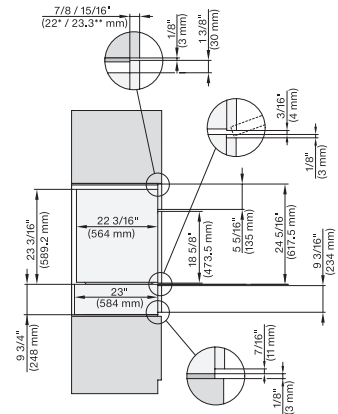

DGC7x8x, ESW7x70, EVS7670, side view, 30 Zoll, Flush inset, combi, XXL

7/8" – 22" mm – Glass, 15/16" – 23.3" mm – Stainless steel