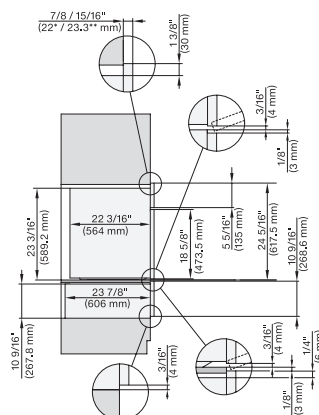

7/8" – 22" mm – Glass, 15/16" – 23.3" mm – Stainless steel

DGC7x8x(X), H2x80BP, H7x8xBP, ESW7x80, side view, 30 Zoll, Flush inset, combi, XXL, 650

7/8" – 22" mm – Glass, 15/16" – 23.3" mm – Stainless steel

DGC7x8x, ESW7x70, EVS7670 Einbau, 30 Zoll, Flush inset, combi, XXL

7/8" – 22" mm – Glass, 15/16" – 23.3" mm – Stainless steel

DGC7x8x, ESW7x70, EVS7670 Einbau, 30 Zoll, Flush inset, combi, wide front, XXL

7/8" – 22" mm – Glass, 15/16" – 23.3" mm – Stainless steel

DGC7x8x, H7x6xBP+EBA7848, side view, 30 Zoll, Proud, combi, XXL, 650S

7/8" – 22" mm – Glass, 15/16" – 23.3" mm – Stainless steel

DGC7x8x, H2x80BP, H7x8xBP(X), side view, 30 Zoll, Proud, combi, XXL 650

7/8" – 22" mm – Glass, 15/16" – 23.3" mm – Stainless steel

DGC7x8x, ESW7x70, EVS7670, side view, 30 Zoll, Proud, combi, XXL

7/8" – 22" mm – Glass, 15/16" – 23.3" mm – Stainless steel

DGC7x8x, ESW7x80, side view, 30 Zoll, Proud, combi, XXL