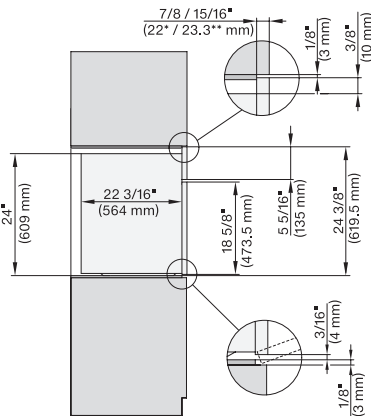

DGC7x8x, Einbau, 30 Zoll, Proud, wide front, XXL

DGC786x(+EBA6808), DGC7x8x, Installation, 30 Zoll, Proud, XXL,

A – Cut-out (4" x 28" / 100 mm x 720 mm) in the bottom of the cabinet for power cord and ventilation., – Electrical and water supplies are recommended to be placed in adjacent cabinetry., Additional cabinet depth is required when placing the electrical and water supplies behind the appliance., E = Electric connection

DGC786x(+EBA7848), DGC7x8x, Installation, 30 Zoll, Proud, wide front, XXL,

A – Cut-out (4" x 28" / 100 mm x 720 mm) in the bottom of the cabinet for power cord and ventilation., – Electrical and water supplies are recommended to be placed in adjacent cabinetry., Additional cabinet depth is required when placing the electrical and water supplies behind the appliance., E = Electric connection

DGC7x8x(X), side view, 30 Zoll, Flush inset, XXL

7/8" – 22" mm – Glass, 15/16" – 23.3** mm – Stainless steel

DGC7x8x(X), Einbau, 30 Zoll, Flush inset, XXL

7/8" – 22" mm – Glass, 15/16" – 23.3** mm – Stainless steel

7/8" – 22" mm – Glass, 15/16" – 23.3" mm – Stainless steel

DGC7x8x(X), H2x80BP, H7x8xBP, ESW7x80, side view, 30 Zoll, Flush inset, combi, XXL, 650

7/8" – 22" mm – Glass, 15/16" – 23.3" mm – Stainless steel