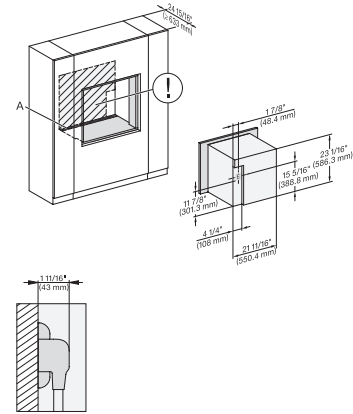

DGC7x8x(X), side view, 30 Zoll, Flush inset, XXL

7/8" – 22" mm – Glass, 15/16" – 23.3** mm – Stainless steel

DGC7x8x(X), Einbau, 30 Zoll, Flush inset, XXL

7/8" – 22" mm – Glass, 15/16" – 23.3** mm – Stainless steel

DGC 7880

30" Combi-Steam Oven XXL

for steam cooking, baking, roasting with roast probe + menu cooking.

DGC7x8x(X), Einbau, 30 Zoll, Flush inset, wide front, XXL
7/8" – 22" mm – Glass, 15/16" – 23.3" mm – Stainless steel

DGC7x8x(X)(+EBA6808), Installation, 30 Zoll, Flush inset, XXL

A – Cut-out (4" x 28" / 100 mm x 720 mm) in the bottom of the cabinet for power cord and ventilation. – Electrical and water supplies are recommended to be placed in adjacent cabinetry. Additional cabinet depth is required when placing the electrical and water supplies behind the appliance. E = Electric connection

DGX7xxx(+EBA7848), Installation, 30 Zoll, Flush inset, wide front, XXL

A – Cut-out (4" x 28" / 100 mm x 720 mm) in the bottom of the cabinet for power cord and ventilation. – Electrical and water supplies are recommended to be placed in adjacent cabinetry. Additional cabinet depth is required when placing the electrical and water supplies behind the appliance. E = Electric connection