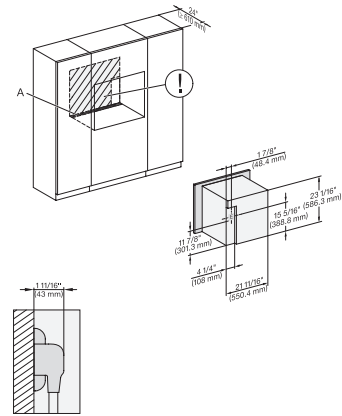

DGC7x8x, side view, 30 Zoll, Proud

7/8" - 22" mm - Glas, 15/16" - 23.3" mm - Stainless steel

DGC 7880

30" Combi-Steam Oven XXL

for steam cooking, baking, roasting with roast probe + menu cooking.

DGC7x8x(X), Einbau, 30 Zoll, Proud, XXL

DGC7x8x, Einbau, 30 Zoll, Proud, wide front, XXL

DGC786x(+EBA6808), DGC7x8x, Installation, 30 Zoll, Proud, XXL,

A – Cut-out (4" x 28" / 100 mm x 720 mm) in the bottom of the cabinet for power cord and ventilation., – Electrical and water supplies are recommended to be placed in adjacent cabinetry., Additional cabinet depth is required when placing the electrical and water supplies behind the appliance., E = Electric connection

DGC786x(+EBA7848), DGC7x8x, Installation, 30 Zoll, Proud, wide front, XXL,

A – Cut-out (4" x 28" / 100 mm x 720 mm) in the bottom of the cabinet for power cord and ventilation., – Electrical and water supplies are recommended to be placed in adjacent cabinetry., Additional cabinet depth is required when placing the electrical and water supplies behind the appliance., E = Electric connection

DGC7x8x(X), side view, 30 Zoll, Flush inset, XXL

7/8" – 22" mm – Glass, 15/16" – 23.3** mm – Stainless steel

DGC7x8x(X), Einbau, 30 Zoll, Flush inset, XXL

7/8" – 22" mm – Glass, 15/16" – 23.3** mm – Stainless steel