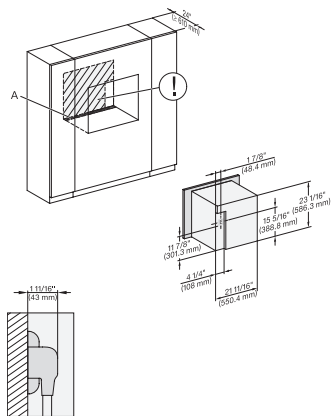

DGC7x8x, side view, 30 Zoll, Proud

7/8" - 22" mm - Glas, 15/16" - 23.3" mm - Stainless steel

DGC 7880

30" Combi-Steam Oven XXL

for steam cooking, baking, roasting with roast probe + menu cooking.

DGC7x8x(X), Einbau, 30 Zoll, Proud, XXL

DGC7x8x, Einbau, 30 Zoll, Proud, wide front, XXL

DGC786x(+EBA6808), DGC7x8x, Installation, 30 Zoll, Proud, XXL,

A – Cut-out (4" x 28" / 100 mm x 720 mm) in the bottom of the cabinet for power cord and ventilation., – Electrical and water supplies are recommended to be placed in adjacent cabinetry., Additional cabinet depth is required when placing the electrical and water supplies behind the appliance., E = Electric connection

DGC786x(+EBA7848), DGC7x8x, Installation, 30 Zoll, Proud, wide front, XXL,

A – Cut-out (4" x 28" / 100 mm x 720 mm) in the bottom of the cabinet for power cord and ventilation., – Electrical and water supplies are recommended to be placed in adjacent cabinetry., Additional cabinet depth is required when placing the electrical and water supplies behind the appliance., E = Electric connection

DGC7x8x(X), side view, 30 Zoll, Flush inset, XXL

7/8" – 22" mm – Glass, 15/16" – 23.3** mm – Stainless steel

DGC7x8x(X), Einbau, 30 Zoll, Flush inset, XXL

7/8" – 22" mm – Glass, 15/16" – 23.3** mm – Stainless steel