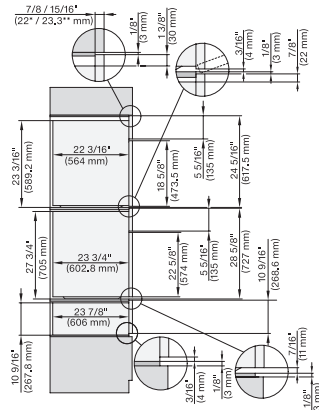

DGC7x8x, H7x6x+EBA7868, side view, 30 Zoll, Flush inset, combi, XXL, 650S

7/8" – 22" mm – Glass, 15/16" – 23.3" mm – Stainless steel

DGC7x8x, H2x80BP, H7x8xBP(X), side view, 30 Zoll, Flush inset, combi, XXL 650

for steam cooking, baking, roasting with roast probe + menu cooking.

DGC7x8x, ESW7x80, side view, 30 Zoll, Flush inset, combi, XXL

7/8" – 22" mm – Glass, 15/16" – 23.3" mm – Stainless steel

DGC786x+EBA7868, DGC7x8x, ESW7x70, EVS7670, side view, 30 Zoll, Flush inset, combi, XXL

7/8" – 22" mm – Glass, 15/16" – 23.3" mm – Stainless steel

DGC7x8x(X), H2x80BP, H7x8xBP, ESW7x80, side view, 30 Zoll, Flush inset, combi, XXL, 650

7/8" – 22" mm – Glass, 15/16" – 23.3" mm – Stainless steel

DGC7x8x, ESW7x70, EVS7670 Einbau, 30 Zoll, Flush inset, combi, XXL

7/8" – 22" mm – Glass, 15/16" – 23.3" mm – Stainless steel

DGC7x8x, ESW7x70, EVS7670 Einbau, 30 Zoll, Flush inset, combi, wide front, XXL