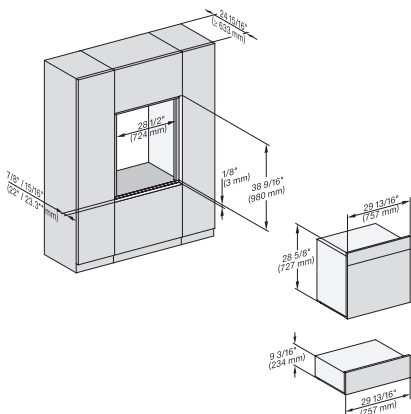

7/8" – 22" mm – Glass, 15/16" – 23.3" mm – Stainless steel

DGC7x8x, ESW7x70, EVS7670, side view, 30 Zoll, Flush inset, combi, XXL

7/8" – 22" mm – Glass, 15/16" – 23.3" mm – Stainless steel

DGC 7880

30" Combi-Steam Oven XXL

for steam cooking, baking, roasting with roast probe + menu cooking.

DGC7x8x, ESW7x80, side view, 30 Zoll, Flush inset, combi, XXL

7/8" – 22" mm – Glass, 15/16" – 23.3" mm – Stainless steel

DGC786x+EBA7868, DGC7x8x, ESW7x70, EVS7670, side view, 30 Zoll, Flush inset, combi, XXL

7/8" – 22" mm – Glass, 15/16" – 23.3" mm – Stainless steel

DGC7x8x(X), H2x80BP, H7x8xBP, ESW7x80, side view, 30 Zoll, Flush inset, combi, XXL, 650

7/8" – 22" mm – Glass, 15/16" – 23.3" mm – Stainless steel

DGC7x8x, ESW7x70, EVS7670 Einbau, 30 Zoll, Flush inset, combi, XXL

7/8" – 22" mm – Glass, 15/16" – 23.3" mm – Stainless steel

DGC7x8x, ESW7x70, EVS7670 Einbau, 30 Zoll, Flush inset, combi, wide front, XXL