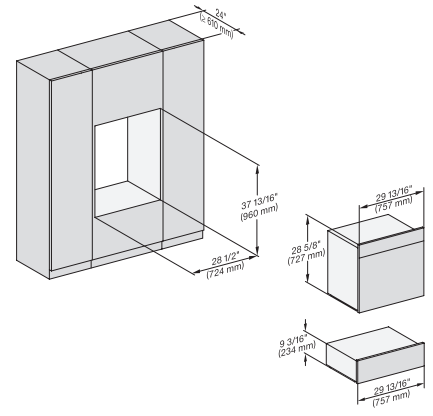

7/8" – 22" mm – Glass, 15/16" – 23.3" mm – Stainless steel

DGC 7880

30" Combi-Steam Oven XXL

for steam cooking, baking, roasting with roast probe + menu cooking.

DGC786x+EBA7868, DGC7x8x, ESW7x70, EVS7670, side view, 30 Zoll, Proud, combi, XXL

7/8" – 22" mm – Glass, 15/16" – 23.3" mm – Stainless steel

DGC7x8x(X), H2x80BP, H7x8xBP(X), ESW7x80, side view, 30 Zoll, Proud, combi, XXL, 650

7/8" – 22" mm – Glass, 15/16" – 23.3" mm – Stainless steel