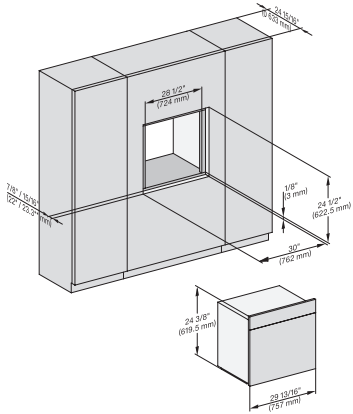

DGC 7880

30" Combi-Steam Oven XXL

for steam cooking, baking, roasting with roast probe + menu cooking.

DGC7x8x(X), Einbau, 30 Zoll, Flush inset, wide front, XXL
7/8" – 22" mm – Glass, 15/16" – 23.3" mm – Stainless steel