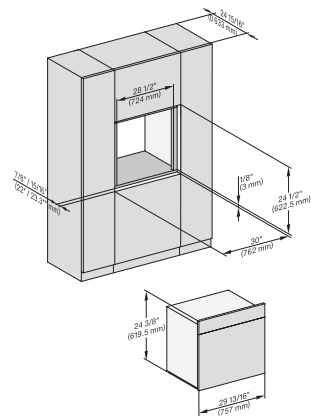

DGC7x8x, Einbau, 30 Zoll, Proud, wide front, XXL

DGC786x(+EBA6808), DGC7x8x, Installation, 30 Zoll, Proud, XXL,

A – Cut-out (4" x 28" / 100 mm x 720 mm) in the bottom of the cabinet for power cord and ventilation., – Electrical and water supplies are recommended to be placed in adjacent cabinetry., Additional cabinet depth is required when placing the electrical and water supplies behind the appliance., E = Electric connection

DGC786x(+EBA7848), DGC7x8x, Installation, 30 Zoll, Proud, wide front, XXL,

A – Cut-out (4" x 28" / 100 mm x 720 mm) in the bottom of the cabinet for power cord and ventilation., – Electrical and water supplies are recommended to be placed in adjacent cabinetry., Additional cabinet depth is required when placing the electrical and water supplies behind the appliance., E = Electric connection

DGC7x8x(X), side view, 30 Zoll, Flush inset, XXL

7/8" – 22" mm – Glass, 15/16" – 23.3** mm – Stainless steel

DGC7x8x(X), Einbau, 30 Zoll, Flush inset, XXL

7/8" – 22" mm – Glass, 15/16" – 23.3** mm – Stainless steel