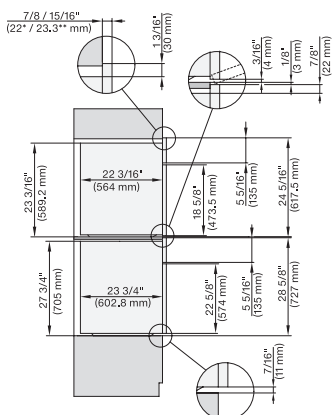

for steam cooking, baking, roasting with roast probe + menu cooking.

DGC7x8x, ESW7x80, side view, 30 Zoll, Flush inset, combi, XXL

7/8" – 22" mm – Glass, 15/16" – 23.3" mm – Stainless steel

DGC786x+EBA7868, DGC7x8x, ESW7x70, EVS7670, side view, 30 Zoll, Flush inset, combi, XXL

7/8" – 22" mm – Glass, 15/16" – 23.3" mm – Stainless steel

DGC7x8x(X), H2x80BP, H7x8xBP, ESW7x80, side view, 30 Zoll, Flush inset, combi, XXL, 650

7/8" – 22" mm – Glass, 15/16" – 23.3" mm – Stainless steel

DGC7x8x, ESW7x70, EVS7670 Einbau, 30 Zoll, Flush inset, combi, XXL

7/8" – 22" mm – Glass, 15/16" – 23.3" mm – Stainless steel

DGC7x8x, ESW7x70, EVS7670 Einbau, 30 Zoll, Flush inset, combi, wide front, XXL

7/8" – 22" mm – Glass, 15/16" – 23.3" mm – Stainless steel

DGC7x8x, H7x6xBP+EBA7848, side view, 30 Zoll, Proud, combi, XXL, 650S

7/8" – 22" mm – Glass, 15/16" – 23.3" mm – Stainless steel

DGC7x8x, H2x80BP, H7x8xBP(X), side view, 30 Zoll, Proud, combi, XXL 650