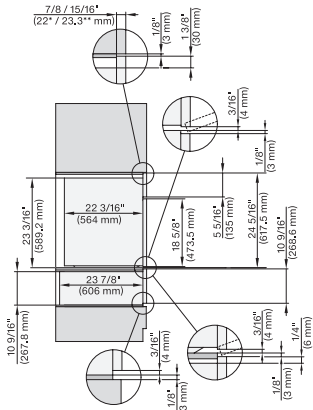

DGC7x8x, H7x6x+EBA7868, side view, 30 Zoll, Flush inset, combi, XXL, 650S

7/8" – 22" mm – Glass, 15/16" – 23.3" mm – Stainless steel

DGC7x8x, H2x80BP, H7x8xBP(X), side view, 30 Zoll, Flush inset, combi, XXL 650

7/8" – 22" mm – Glass, 15/16" – 23.3" mm – Stainless steel

DGC7x8x, ESW7x70, EVS7670, side view, 30 Zoll, Flush inset, combi, XXL

7/8" – 22" mm – Glass, 15/16" – 23.3" mm – Stainless steel

DGC 7880

30" Combi-Steam Oven XXL

for steam cooking, baking, roasting with roast probe + menu cooking.

DGC7x8x, ESW7x80, side view, 30 Zoll, Flush inset, combi, XXL

7/8" – 22" mm – Glass, 15/16" – 23.3" mm – Stainless steel

DGC786x+EBA7868, DGC7x8x, ESW7x70, EVS7670, side view, 30 Zoll, Flush inset, combi, XXL

7/8" – 22" mm – Glass, 15/16" – 23.3" mm – Stainless steel

DGC7x8x(X), H2x80BP, H7x8xBP, ESW7x80, side view, 30 Zoll, Flush inset, combi, XXL, 650

7/8" – 22" mm – Glass, 15/16" – 23.3" mm – Stainless steel