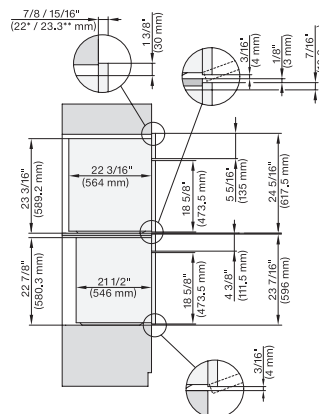

for steam cooking, baking, roasting with roast probe + menu cooking.

DGC7x8x, ESW7x80, side view, 30 Zoll, Flush inset, combi, XXL

7/8" – 22" mm – Glass, 15/16" – 23.3" mm – Stainless steel

DGC786x+EBA7868, DGC7x8x, ESW7x70, EVS7670, side view, 30 Zoll, Flush inset, combi, XXL

7/8" – 22" mm – Glass, 15/16" – 23.3" mm – Stainless steel

DGC7x8x(X), H2x80BP, H7x8xBP, ESW7x80, side view, 30 Zoll, Flush inset, combi, XXL, 650

7/8" – 22" mm – Glass, 15/16" – 23.3" mm – Stainless steel

DGC7x8x, ESW7x70, EVS7670 Einbau, 30 Zoll, Flush inset, combi, XXL

7/8" – 22" mm – Glass, 15/16" – 23.3" mm – Stainless steel

DGC7x8x, ESW7x70, EVS7670 Einbau, 30 Zoll, Flush inset, combi, wide front, XXL

7/8" – 22" mm – Glass, 15/16" – 23.3" mm – Stainless steel

DGC7x8x, H7x6xBP+EBA7848, side view, 30 Zoll, Proud, combi, XXL, 650S

7/8" – 22" mm – Glass, 15/16" – 23.3" mm – Stainless steel

DGC7x8x, H2x80BP, H7x8xBP(X), side view, 30 Zoll, Proud, combi, XXL 650