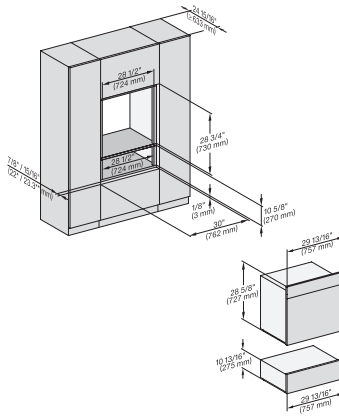

H 6x80 BP, ESW 6x80, H 6x80-2BP, DGC7x8x, H7x8x, ESW7x80, H 2x8x Fitting Combi, Installation drawing, Flush inset, NA