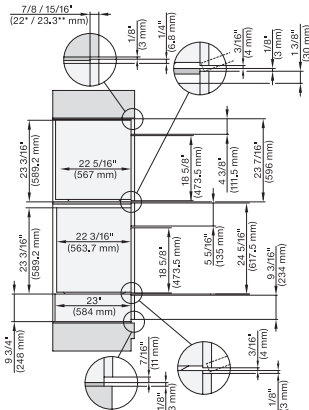

DGC7x8x, H7x6x+EBA7868, side view, 30 Zoll, Flush inset, combi, XXL, 650S

7/8" – 22" mm – Glass, 15/16" – 23.3" mm – Stainless steel

DGC7x8x, H2x80BP, H7x8xBP(X), side view, 30 Zoll, Flush inset, combi, XXL 650

7/8" – 22" mm – Glass, 15/16" – 23.3" mm – Stainless steel

DGC7x8x, ESW7x70, EVS7670, side view, 30 Zoll, Flush inset, combi, XXL

7/8" – 22" mm – Glass, 15/16" – 23.3" mm – Stainless steel

DGC 7880

30" Combi-Steam Oven XXL

for steam cooking, baking, roasting with roast probe + menu cooking.

DGC7x8x, ESW7x80, side view, 30 Zoll, Flush inset, combi, XXL

7/8" – 22" mm – Glass, 15/16" – 23.3" mm – Stainless steel

DGC786x+EBA7868, DGC7x8x, ESW7x70, EVS7670, side view, 30 Zoll, Flush inset, combi, XXL

7/8" – 22" mm – Glass, 15/16" – 23.3" mm – Stainless steel

DGC7x8x(X), H2x80BP, H7x8xBP, ESW7x80, side view, 30 Zoll, Flush inset, combi, XXL, 650

7/8" – 22" mm – Glass, 15/16" – 23.3" mm – Stainless steel