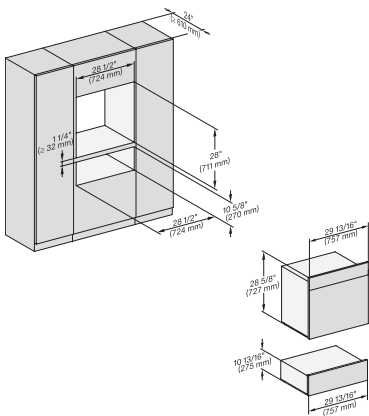

DGC 7880

30" Combi-Steam Oven XXL

for steam cooking, baking, roasting with roast probe + menu cooking.

DGC 6x0x-1 + EBA 6808, DGC 6x6x (AM) + EBA 6808, DGC7xxx(X) + EBA784/68 installation drawing, Proud, NA
7/8" - 22" mm - Glas, 15/16" - 23.3" mm - Edelstahl

H 6x80 BP, ESW 6x80, H 6x80-2BP, DGC7x8x, H7x8x, ESW7x80, H 2x8x Fitting Combi, Installation drawing, Flush inset, NA

H 6x80 BP, ESW 6x80, H 6x80-2BP, DGC 7x8x, H 2x80BP, H 7x80 BP/BPX, ESW 7x80 Installation drawing, Flush inset, NA

DGC7x8x, Einbau, 30 Zoll, Proud, wide front, XXL

DGC786x(+EBA6808), DGC7x8x, Installation, 30 Zoll, Proud, XXL,

A – Cut-out (4" x 28" / 100 mm x 720 mm) in the bottom of the cabinet for power cord and ventilation., – Electrical and water supplies are recommended to be placed in adjacent cabinetry., Additional cabinet depth is required when placing the electrical and water supplies behind the appliance., E = Electric connection