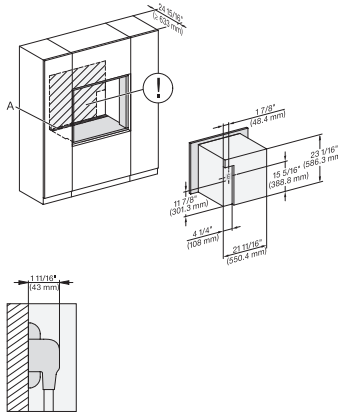

DGC786x(+EBA7848), DGC7x8x, Installation, 30 Zoll, Proud, wide front, XXL,

A – Cut-out (4" x 28" / 100 mm x 720 mm) in the bottom of the cabinet for power cord and ventilation., – Electrical and water supplies are recommended to be placed in adjacent cabinetry., Additional cabinet depth is required when placing the electrical and water supplies behind the appliance., E = Electric connection

DGC7x8x(X), side view, 30 Zoll, Flush inset, XXL

7/8" – 22" mm – Glass, 15/16" – 23.3** mm – Stainless steel

DGC7x8x(X), Einbau, 30 Zoll, Flush inset, XXL

7/8" – 22" mm – Glass, 15/16" – 23.3** mm – Stainless steel

DGC7x8x(X)(+EBA6808), Installation, 30 Zoll, Flush inset, XXL

A – Cut-out (4" x 28" / 100 mm x 720 mm) in the bottom of the cabinet for power cord and ventilation. – Electrical and water supplies are recommended to be placed in adjacent cabinetry. Additional cabinet depth is required when placing the electrical and water supplies behind the appliance. E = Electric connection

DGX7xxx(+EBA7848), Installation, 30 Zoll, Flush inset, wide front, XXL

A – Cut-out (4" x 28" / 100 mm x 720 mm) in the bottom of the cabinet for power cord and ventilation. – Electrical and water supplies are recommended to be placed in adjacent cabinetry. Additional cabinet depth is required when placing the electrical and water supplies behind the appliance. E = Electric connection