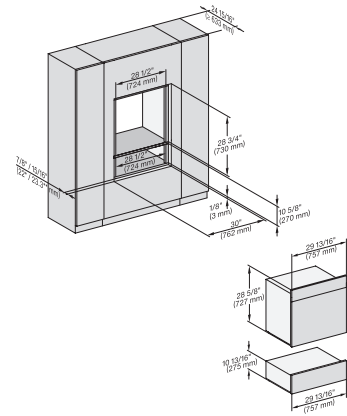

DGC 7880

30" Combi-Steam Oven XXL

for steam cooking, baking, roasting with roast probe + menu cooking.

DGC 6x0x-1 + EBA 6808, DGC 6x6x (AM) + EBA 6808, DGC7xxx(X) + EBA784/68 installation drawing, Proud, NA
7/8" - 22" mm - Glas, 15/16" - 23.3" mm - Edelstahl

H 6x80 BP, ESW 6x80, H 6x80-2BP, DGC7x8x, H7x8x, ESW7x80, H 2x8x Fitting Combi, Installation drawing, Flush inset, NA

H 6x80 BP, ESW 6x80, H 6x80-2BP, DGC 7x8x, H 2x80BP, H 7x80 BP/BPX, ESW 7x80 Installation drawing, Flush inset, NA

DGC7x8x, Einbau, 30 Zoll, Proud, wide front, XXL

DGC786x(+EBA6808), DGC7x8x, Installation, 30 Zoll, Proud, XXL,

A – Cut-out (4" x 28" / 100 mm x 720 mm) in the bottom of the cabinet for power cord and ventilation., – Electrical and water supplies are recommended to be placed in adjacent cabinetry., Additional cabinet depth is required when placing the electrical and water supplies behind the appliance., E = Electric connection