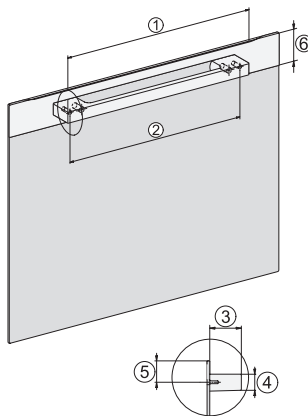

Handle DGC74xx, DGC76xx, DGC78xx, PureLine – NA7000 - Installation drawing

DGC7470, DGC7670, DGC7870, DGC7875, DGC7680, DGC7685, DGC7880, DGC7885:, 19 11/16" / 500 mm, 17 1/2" / 444 mm, 1 7/8" / 47 mm, 15/16" / 24 mm, 1 1/4" / 32,5 mm, 2 9/16" / 65 mm, , DGC7440, DGC7640, DGC7840, DGC7845, DGC7860, DGC7865:, 15 3/4" / 400 mm, 14 3/16" / 360 mm, 1 7/8" / 47 mm, 15/16" / 24 mm, 1 1/4" / 32,5 mm, 2 9/16" / 65 mm