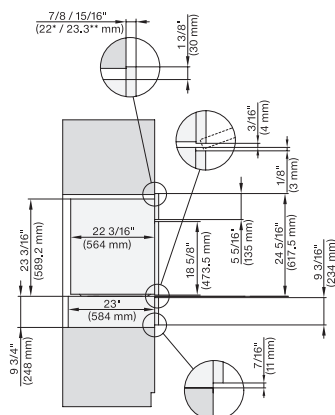

7/8" – 22" mm – Glass, 15/16" – 23.3" mm – Stainless steel

DGC7x8x(X), H2x80BP, H7x8xBP, ESW7x80, side view, 30 Zoll, Flush inset, combi, XXL, 650

7/8" – 22" mm – Glass, 15/16" – 23.3" mm – Stainless steel

DGC7x8x, ESW7x70, EVS7670 Einbau, 30 Zoll, Flush inset, combi, XXL

7/8" – 22" mm – Glass, 15/16" – 23.3" mm – Stainless steel

DGC7x8x, ESW7x70, EVS7670 Einbau, 30 Zoll, Flush inset, combi, wide front, XXL

7/8" – 22" mm – Glass, 15/16" – 23.3" mm – Stainless steel

DGC7x8x, H7x6xBP+EBA7848, side view, 30 Zoll, Proud, combi, XXL, 650S

7/8" – 22" mm – Glass, 15/16" – 23.3" mm – Stainless steel

DGC7x8x, H2x80BP, H7x8xBP(X), side view, 30 Zoll, Proud, combi, XXL 650

7/8" – 22" mm – Glass, 15/16" – 23.3" mm – Stainless steel

DGC7x8x, ESW7x70, EVS7670, side view, 30 Zoll, Proud, combi, XXL

7/8" – 22" mm – Glass, 15/16" – 23.3" mm – Stainless steel

DGC7x8x, ESW7x80, side view, 30 Zoll, Proud, combi, XXL