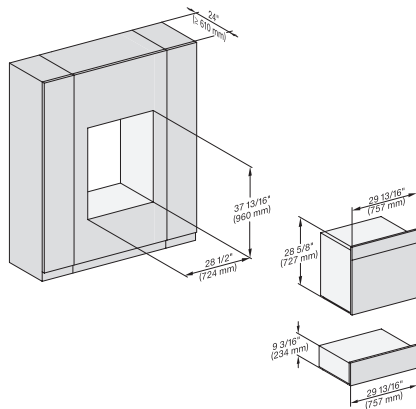

7/8" – 22" mm – Glass, 15/16" – 23.3" mm – Stainless steel

DGC7x8x(X), H2x80BP, H7x8xBP, ESW7x80, side view, 30 Zoll, Flush inset, combi, XXL, 650

7/8" – 22" mm – Glass, 15/16" – 23.3" mm – Stainless steel

7/8" – 22" mm – Glass, 15/16" – 23.3" mm – Stainless steel

DGC7x8x(X), H2x80BP, H7x8xBP(X), ESW7x80, side view, 30 Zoll, Proud, combi, XXL, 650

7/8" – 22" mm – Glass, 15/16" – 23.3" mm – Stainless steel

DGC7x8x, ESW7x70, EVS7670, Einbau, 30 Zoll, Proud, combi, XXL

7/8" – 22" mm – Glass, 15/16" – 23.3" mm – Stainless steel

DGX7x8x, ESW7x70, EVS7670, Einbau, 30 Zoll, Proud, combi, wide front, XXL

Handle DGC74xx, DGC76xx, DGC78xx, PureLine – NA7000 - Installation drawing