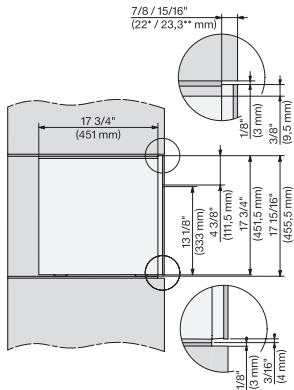

CVA 7440 Built-in coffee machine

CVA7440, CVA7840, installation drawing, side view, 60 cm, Flush inset, NA