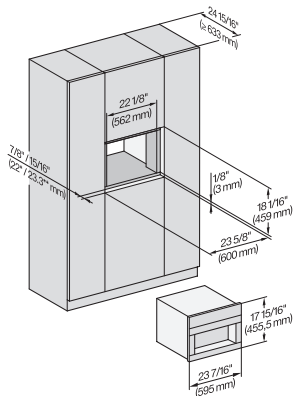

CVA7440, CVA7445, CVA7840, CVA7845, installation drawing, view from above, 60 cm, Flush inset

7/8" – 22\* mm – Glass, 15/16" – 23.3\*\* mm – Stainless steel, .

CVA7440, CVA7445, CVA7840, CVA7845, installation drawing, view from above, 60 cm, Flush inset

CVA7440, CVA7445, CVA7840, CVA7845, installation drawing, view from above, 60 cm, Flush inset

CVA7440, CVA7445, CVA7840, CVA7845, installation drawing, view from above, 60 cm, Flush inset

## CVA 7440 Built-in coffee machine

CVA7440, CVA7745, CVA7840, CVA7845, installation drawing, built in, 60 cm, Flush inset

7/8" – 22" mm – Glass, 15/16" – 23.3" mm – Stainless steel

CVA7440, CVA7840, installation drawing, installation, 60 cm, Flush inset

CVA7440, CVA7840, side view, 60 cm, Proud

7/8" – 22" mm – Glass, 15/16" – 23.3" mm – Stainless steel

CVA7440, CVA7445, CVA7840, CVA7845, installation drawing, view from above, 60 cm, Proud

CVA7440, CVA7445, CVA7840, CVA7845, installation drawing, view from above, 60 cm, Proud