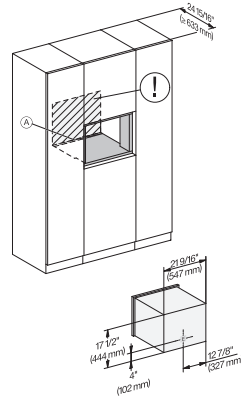

CVA7440, CVA7840, installation drawing, installation, 60 cm, Flush inset

A – Cut-out (1 1/2" x 20" / 38 mm x 508 mm) in the bottom of the cabinet for power cord and ventilation, – Electrical and water supplies are recommended to be placed in adjacent cabinetry., Additional cabinet depth is required when placing the electrical and water supplies behind the appliance., E = Electric connection