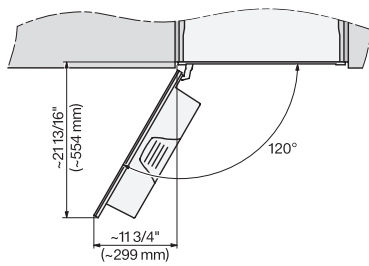

## CVA 7440 Built-in coffee machine

CVA7440, CVA7840, installation drawing, side view, 60 cm, Flush inset, NA

CVA7440, CVA7445, CVA7840, CVA7845, installation drawing, view from above, 60 cm, Flush inset

CVA7440, CVA7445, CVA7840, CVA7845, installation drawing, view from above, 60 cm, Flush inset

7/8" – 22\* mm – Glass, 15/16" – 23.3\*\* mm – Stainless steel, .

CVA7440, CVA7445, CVA7840, CVA7845, installation drawing, view from above, 60 cm, Flush inset

CVA7440, CVA7840, side view, 60 cm, Proud

7/8" – 22" mm – Glass, 15/16" – 23.3" mm – Stainless steel

CVA7440, CVA7445, CVA7840, CVA7845, installation drawing, view from above, 60 cm, Proud

CVA7440, CVA7445, CVA7840, CVA7845, installation drawing, view from above, 60 cm, Proud