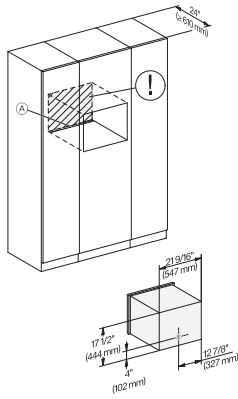

CVA 7440 Built-in coffee machine

CVA7440, CVA7840, installation drawing, installation,
60 cm, Proud

A – Cut-out (1 1/2" x 20" / 38 mm x 508 mm) in the bottom of the cabinet for power cord and ventilation. – Electrical and water supplies are recommended to be placed in adjacent cabinetry. Additional cabinet depth is required when placing the electrical and water supplies behind the appliance. E = Electric connection