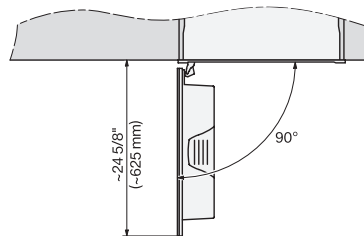

CVA7440, CVA7445, CVA7840, CVA7845, installation drawing, view from above, 60 cm, Flush inset

7/8" – 22\* mm – Glass, 15/16" – 23.3\*\* mm – Stainless steel, .

CVA7440, CVA7445, CVA7840, CVA7845, installation drawing, view from above, 60 cm, Flush inset

## CVA 7440 Built-in coffee machine

CVA7440, CVA7745, CVA7840, CVA7845, installation drawing, built in, 60 cm, Flush inset

7/8" – 22" mm – Glass, 15/16" – 23.3" mm – Stainless steel

CVA7440, CVA7840, installation drawing, installation, 60 cm, Flush inset

A – Cut-out (1 1/2" x 20" / 38 mm x 508 mm) in the bottom of the cabinet for power cord and ventilation, – Electrical and water supplies are recommended to be placed in adjacent cabinetry., Additional cabinet depth is required when placing the electrical and water supplies behind the appliance., E = Electric connection

CVA7440, CVA7840, side view, 60 cm, Proud

7/8" – 22" mm – Glass, 15/16" – 23.3" mm – Stainless steel

CVA7440, CVA7445, CVA7840, CVA7845, installation drawing, view from above, 60 cm, Proud

CVA7440, CVA7445, CVA7840, CVA7845, installation drawing, view from above, 60 cm, Proud