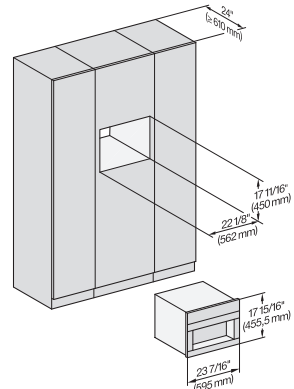

CVA7440, CVA7445, CVA7840, CVA7845, installation drawing, view from above, 60 cm, Flush inset

7/8" – 22\* mm – Glass, 15/16" – 23.3\*\* mm – Stainless steel, .

CVA7440, CVA7445, CVA7840, CVA7845, installation drawing, view from above, 60 cm, Flush inset

A – Cut-out (1 1/2" x 20" / 38 mm x 508 mm) in the bottom of the cabinet for power cord and ventilation, – Electrical and water supplies are recommended to be placed in adjacent cabinetry., Additional cabinet depth is required when placing the electrical and water supplies behind the appliance., E = Electric connection

CVA7440, CVA7840, side view, 60 cm, Proud

7/8" – 22" mm – Glass, 15/16" – 23.3" mm – Stainless steel

CVA7440, CVA7445, CVA7840, CVA7845, installation drawing, view from above, 60 cm, Proud

CVA7440, CVA7445, CVA7840, CVA7845, installation drawing, view from above, 60 cm, Proud

CVA7440, CVA7445, CVA7840, CVA7845, installation drawing, view from above, 60 cm, Proud

CVA7440, CVA7445, CVA7840, CVA7845, installation drawing, view from above, 60 cm, Proud

CVA7440, CVA7445, CVA7840, CVA7845, installation drawing, view from above, 60 cm, Proud