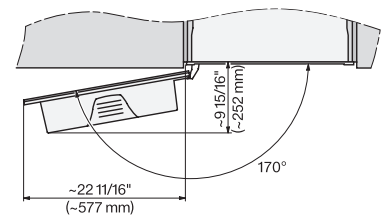

CVA7440, CVA7445, CVA7840, CVA7845, installation drawing, view from above, 60 cm, Flush inset

7/8" – 22\* mm – Glass, 15/16" – 23.3\*\* mm – Stainless steel, .

CVA7440, CVA7445, CVA7840, CVA7845, installation drawing, view from above, 60 cm, Flush inset

CVA7440, CVA7445, CVA7840, CVA7845, installation drawing, view from above, 60 cm, Flush inset

CVA7440, CVA7445, CVA7840, CVA7845, installation drawing, view from above, 60 cm, Flush inset

## CVA 7440 Built-in coffee machine

CVA7440, CVA7745, CVA7840, CVA7845, installation drawing, built in, 60 cm, Flush inset

7/8" – 22" mm – Glass, 15/16" – 23.3" mm – Stainless steel

CVA7440, CVA7840, installation drawing, installation, 60 cm, Flush inset

CVA7440, CVA7840, side view, 60 cm, Proud

7/8" – 22" mm – Glass, 15/16" – 23.3" mm – Stainless steel

CVA7440, CVA7445, CVA7840, CVA7845, installation drawing, view from above, 60 cm, Proud

CVA7440, CVA7445, CVA7840, CVA7845, installation drawing, view from above, 60 cm, Proud