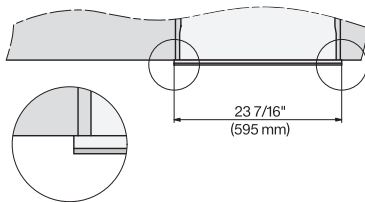

CVA7440, CVA7445, CVA7840, CVA7845, installation drawing, view from above, 60 cm, Flush inset

7/8" – 22\* mm – Glass, 15/16" – 23.3\*\* mm – Stainless steel, .

CVA7440, CVA7445, CVA7840, CVA7845, installation drawing, view from above, 60 cm, Flush inset

## CVA 7440 Built-in coffee machine

CVA7440, CVA7745, CVA7840, CVA7845, installation drawing, built in, 60 cm, Flush inset

7/8" – 22" mm – Glass, 15/16" – 23.3" mm – Stainless steel

CVA7440, CVA7840, installation drawing, installation, 60 cm, Flush inset

A – Cut-out (1 1/2" x 20" / 38 mm x 508 mm) in the bottom of the cabinet for power cord and ventilation, – Electrical and water supplies are recommended to be placed in adjacent cabinetry., Additional cabinet depth is required when placing the electrical and water supplies behind the appliance., E = Electric connection

CVA7440, CVA7840, side view, 60 cm, Proud

7/8" – 22" mm – Glass, 15/16" – 23.3" mm – Stainless steel

CVA7440, CVA7445, CVA7840, CVA7845, installation drawing, view from above, 60 cm, Proud

CVA7440, CVA7445, CVA7840, CVA7845, installation drawing, view from above, 60 cm, Proud