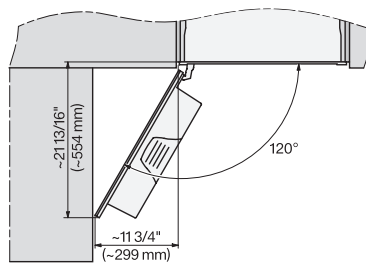

## CVA 7440 Built-in coffee machine

CVA7440, CVA7840, installation drawing, side view, 60 cm, Flush inset, NA

CVA7440, CVA7445, CVA7840, CVA7845, installation drawing, view from above, 60 cm, Flush inset

CVA7440, CVA7445, CVA7840, CVA7845, installation drawing, view from above, 60 cm, Flush inset

7/8" – 22\* mm – Glass, 15/16" – 23.3\*\* mm – Stainless steel, .

CVA7440, CVA7445, CVA7840, CVA7845, installation drawing, view from above, 60 cm, Flush inset

CVA7440, CVA7840, side view, 60 cm, Proud

7/8" – 22" mm – Glass, 15/16" – 23.3" mm – Stainless steel

CVA7440, CVA7445, CVA7840, CVA7845, installation drawing, view from above, 60 cm, Proud

CVA7440, CVA7445, CVA7840, CVA7845, installation drawing, view from above, 60 cm, Proud