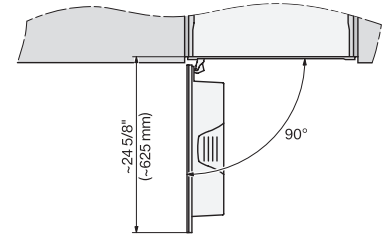

## CVA 7440 Built-in coffee machine

CVA7440, CVA7840, installation drawing, side view, 60 cm, Flush inset, NA

CVA7440, CVA7445, CVA7840, CVA7845, installation drawing, view from above, 60 cm, Flush inset

CVA7440, CVA7445, CVA7840, CVA7845, installation drawing, view from above, 60 cm, Flush inset

7/8" – 22\* mm – Glass, 15/16" – 23.3\*\* mm – Stainless steel, .

CVA7440, CVA7445, CVA7840, CVA7845, installation drawing, view from above, 60 cm, Flush inset

CVA7440, CVA7840, side view, 60 cm, Proud

7/8" – 22" mm – Glass, 15/16" – 23.3" mm – Stainless steel

CVA7440, CVA7445, CVA7840, CVA7845, installation drawing, view from above, 60 cm, Proud

CVA7440, CVA7445, CVA7840, CVA7845, installation drawing, view from above, 60 cm, Proud