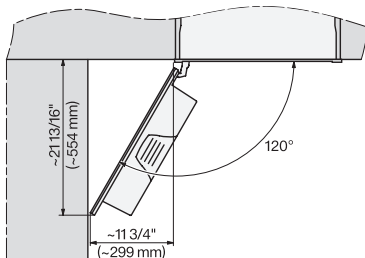

CVA7440, CVA7445, CVA7840, CVA7845, installation drawing, view from above, 60 cm, Flush inset

7/8" – 22\* mm – Glass, 15/16" – 23.3\*\* mm – Stainless steel, .

CVA7440, CVA7445, CVA7840, CVA7845, installation drawing, view from above, 60 cm, Flush inset

A – Cut-out (1 1/2" x 20" / 38 mm x 508 mm) in the bottom of the cabinet for power cord and ventilation, – Electrical and water supplies are recommended to be placed in adjacent cabinetry., Additional cabinet depth is required when placing the electrical and water supplies behind the appliance., E = Electric connection

CVA7440, CVA7840, side view, 60 cm, Proud

7/8" – 22" mm – Glass, 15/16" – 23.3" mm – Stainless steel

CVA7440, CVA7445, CVA7840, CVA7845, installation drawing, view from above, 60 cm, Proud

CVA7440, CVA7445, CVA7840, CVA7845, installation drawing, view from above, 60 cm, Proud

CVA7440, CVA7445, CVA7840, CVA7845, installation drawing, view from above, 60 cm, Proud

CVA7440, CVA7445, CVA7840, CVA7845, installation drawing, view from above, 60 cm, Proud

CVA7440, CVA7445, CVA7840, CVA7845, installation drawing, view from above, 60 cm, Proud