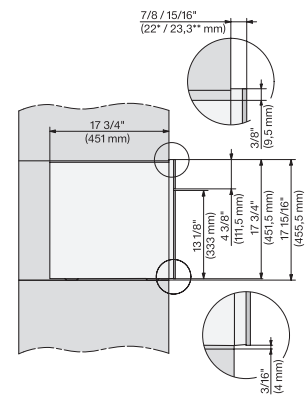

CVA7440, CVA7445, CVA7840, CVA7845, installation drawing, view from above, 60 cm, Flush inset

7/8" – 22\* mm – Glass, 15/16" – 23.3\*\* mm – Stainless steel, .

CVA7440, CVA7445, CVA7840, CVA7845, installation drawing, view from above, 60 cm, Flush inset

## CVA 7440 Built-in coffee machine

CVA7440, CVA7745, CVA7840, CVA7845, installation drawing, built in, 60 cm, Flush inset

7/8" – 22" mm – Glass, 15/16" – 23.3" mm – Stainless steel

CVA7440, CVA7840, installation drawing, installation, 60 cm, Flush inset

A – Cut-out (1 1/2" x 20" / 38 mm x 508 mm) in the bottom of the cabinet for power cord and ventilation, – Electrical and water supplies are recommended to be placed in adjacent cabinetry., Additional cabinet depth is required when placing the electrical and water supplies behind the appliance., E = Electric connection

CVA7440, CVA7840, side view, 60 cm, Proud

7/8" – 22" mm – Glass, 15/16" – 23.3" mm – Stainless steel

CVA7440, CVA7445, CVA7840, CVA7845, installation drawing, view from above, 60 cm, Proud

CVA7440, CVA7445, CVA7840, CVA7845, installation drawing, view from above, 60 cm, Proud