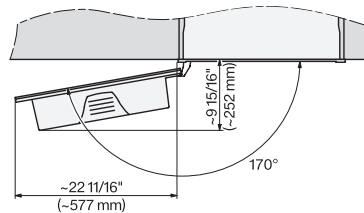

CVA7440, CVA7445, CVA7840, CVA7845, installation drawing, view from above, 60 cm, Flush inset

7/8" – 22\* mm – Glass, 15/16" – 23.3\*\* mm – Stainless steel, .

CVA7440, CVA7445, CVA7840, CVA7845, installation drawing, view from above, 60 cm, Flush inset

A – Cut-out (1 1/2" x 20" / 38 mm x 508 mm) in the bottom of the cabinet for power cord and ventilation, – Electrical and water supplies are recommended to be placed in adjacent cabinetry., Additional cabinet depth is required when placing the electrical and water supplies behind the appliance., E = Electric connection

CVA7440, CVA7840, side view, 60 cm, Proud

7/8" – 22" mm – Glass, 15/16" – 23.3" mm – Stainless steel

CVA7440, CVA7445, CVA7840, CVA7845, installation drawing, view from above, 60 cm, Proud

CVA7440, CVA7445, CVA7840, CVA7845, installation drawing, view from above, 60 cm, Proud

CVA7440, CVA7445, CVA7840, CVA7845, installation drawing, view from above, 60 cm, Proud

CVA7440, CVA7445, CVA7840, CVA7845, installation drawing, view from above, 60 cm, Proud

CVA7440, CVA7445, CVA7840, CVA7845, installation drawing, view from above, 60 cm, Proud