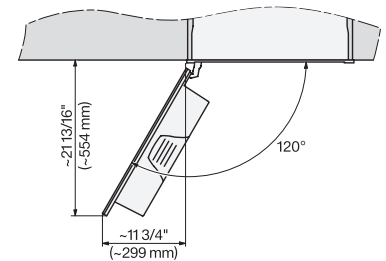

CVA7440, CVA7445, CVA7840, CVA7845, installation drawing, view from above, 60 cm, Flush inset

7/8" – 22\* mm – Glass, 15/16" – 23.3\*\* mm – Stainless steel, .

CVA7440, CVA7445, CVA7840, CVA7845, installation drawing, view from above, 60 cm, Flush inset

A – Cut-out (1 1/2" x 20" / 38 mm x 508 mm) in the bottom of the cabinet for power cord and ventilation, – Electrical and water supplies are recommended to be placed in adjacent cabinetry., Additional cabinet depth is required when placing the electrical and water supplies behind the appliance., E = Electric connection

CVA7440, CVA7840, side view, 60 cm, Proud

7/8" – 22" mm – Glass, 15/16" – 23.3" mm – Stainless steel

CVA7440, CVA7445, CVA7840, CVA7845, installation drawing, view from above, 60 cm, Proud

CVA7440, CVA7445, CVA7840, CVA7845, installation drawing, view from above, 60 cm, Proud

CVA7440, CVA7445, CVA7840, CVA7845, installation drawing, view from above, 60 cm, Proud

CVA7440, CVA7445, CVA7840, CVA7845, installation drawing, view from above, 60 cm, Proud

CVA7440, CVA7445, CVA7840, CVA7845, installation drawing, view from above, 60 cm, Proud