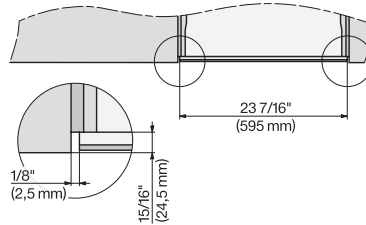

## CVA 7440 Built-in coffee machine

CVA7440, CVA7840, installation drawing, side view, 60 cm, Flush inset, NA

CVA7440, CVA7445, CVA7840, CVA7845, installation drawing, view from above, 60 cm, Flush inset

CVA7440, CVA7445, CVA7840, CVA7845, installation drawing, view from above, 60 cm, Flush inset

7/8" – 22\* mm – Glass, 15/16" – 23.3\*\* mm – Stainless steel, .

CVA7440, CVA7445, CVA7840, CVA7845, installation drawing, view from above, 60 cm, Flush inset

CVA7440, CVA7840, side view, 60 cm, Proud

7/8" – 22" mm – Glass, 15/16" – 23.3" mm – Stainless steel

CVA7440, CVA7445, CVA7840, CVA7845, installation drawing, view from above, 60 cm, Proud

CVA7440, CVA7445, CVA7840, CVA7845, installation drawing, view from above, 60 cm, Proud