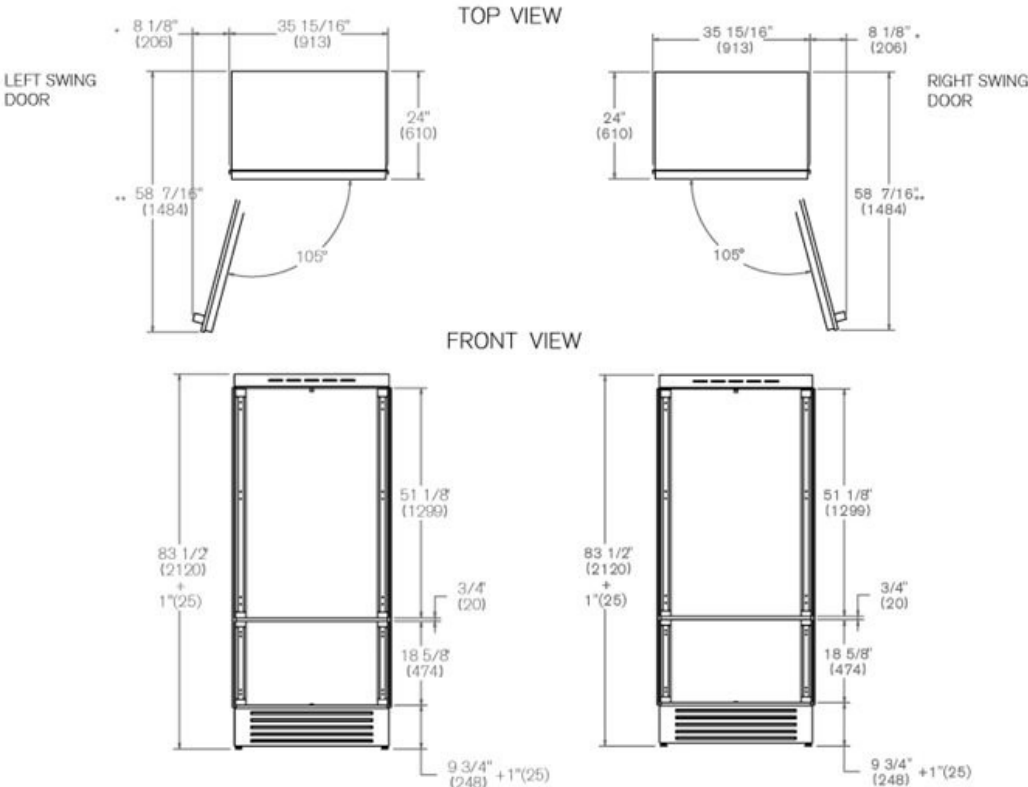

See predecessor model [here](#).

Guarda online

Specifications

Features

General features

Size	36 in
Cooling system	frost free
User interface	TFT Touch & Scroll interface
Display functions	Bottle cooler, Ice maker, Ice cube size setting, Super ice, Water filter replacement reminder, Flex Mode, Vacation Mode, Shopping Mode, Sabbath Mode
Lighting	LED side & top rail illumination
Door ajar alarm	yes
Door finishing	Panel ready or Stainless steel
Cabinet finishing	white metal
Refrigerator net capacity	15.00 cu.ft ³
Refrigerator shelves	2 height-adjustable + 1 stationary
Refrigerator drawers	2 soft-close metal drawers
Door storage	3 height-adjustable bins
Freezer net capacity	4.6 cu.ft ³
Freezer drawers	2 FlexMode
Automatic ice maker	yes
Ice production capacity	3 lbs / 24 hr
Water filter	yes
Water supply pressure	8-75 PSI
Sound rating	41 dbA
Certification	ETL, Energy Star
DOE compliant	yes

Technical specifications

Electrical supply	115 V - 60 Hz - 3 A
Power rating	275 W
Power connection	NEMA 5-15P with 98" power cord
Energy consumption	572.0 kwh/yr

Dimensions

Panel Ready

Panel Installed