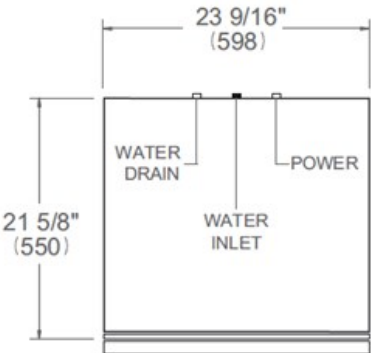

**24 inch Dishwasher Standard Tub Panel Ready, 15
place settings, 42 dB, 6 wash cycles**
Professional Series

\$ 1,149

DW24S3IPV

This stainless steel standard tub panel ready dishwasher offers superb cleaning performance with 3 spray arms to remove tough deposits. Loads up to 15 place settings and it is equipped with 3 racks: a cutlery tray, a convenient height-adjustable loaded on 2 levels middle rack and a folding tines lower rack. Select one of the 6 available wash cycles and 7 wash options through the concealed multi-button interface. This dishwasher is perfectly insulated and virtually inaudible at 42 dB(A) with optional Stealth mode.

Size	24 in
Tub height	standard tub height
Place setting	15
Sound insulation	42 dbA
Controls	concealed multi-button
Interior finish	stainless steel
User interface	LED display
Spray arms	3
Number of racks	3
Cutlery basket	sliding
Wash cycles	6 - auto, crystal and china, pots and pans, quick, regular, rinse & hold
Wash Options	7 - accel, extra dry, delay start, half load modes, sanitize, scrub, stealth
Delayed start	yes
Lighting	floor projection status light
Drying system	PowerDry Plus
Overflow protection device	yes
Filter system	triple stage metal filter
Certification	ADA Compliant, CEC, NSF, UL

Technical specifications

Electrical supply	120 V - 60 Hz - 12 A
Power rating	1400 W
Energy consumption	234 kWh

Dimensions

FRONT VIEW

TOP VIEW

Drain hose and toe kick are provided with the unit