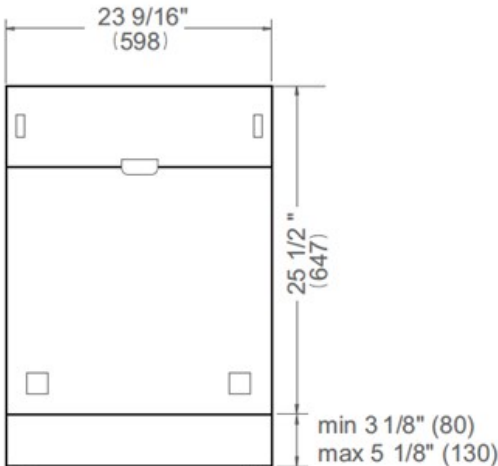

Size	24 in
Tub height	standard tub height
Place setting	15
Sound insulation	42 dbA
Controls	concealed multi-button
Interior finish	stainless steel
User interface	LED display
Spray arms	3
Number of racks	3
Cutlery basket	sliding
Wash cycles	6 - auto, crystal and china, pots and pans, quick, regular, rinse & hold
Wash Options	7 - accel, extra dry, delay start, half load modes, sanitize, scrub, stealth
Delayed start	yes
Lighting	floor projection status light
Drying system	PowerDry Plus
Overflow protection device	yes
Filter system	triple stage metal filter
Certification	ADA Compliant, CEC, NSF, UL

Technical specifications

Electrical supply	120 V - 60 Hz - 12 A
Power rating	1400 W
Energy consumption	234 kWh

Dimensions

FRONT VIEW

TOP VIEW

Drain hose and toe kick are provided with the unit