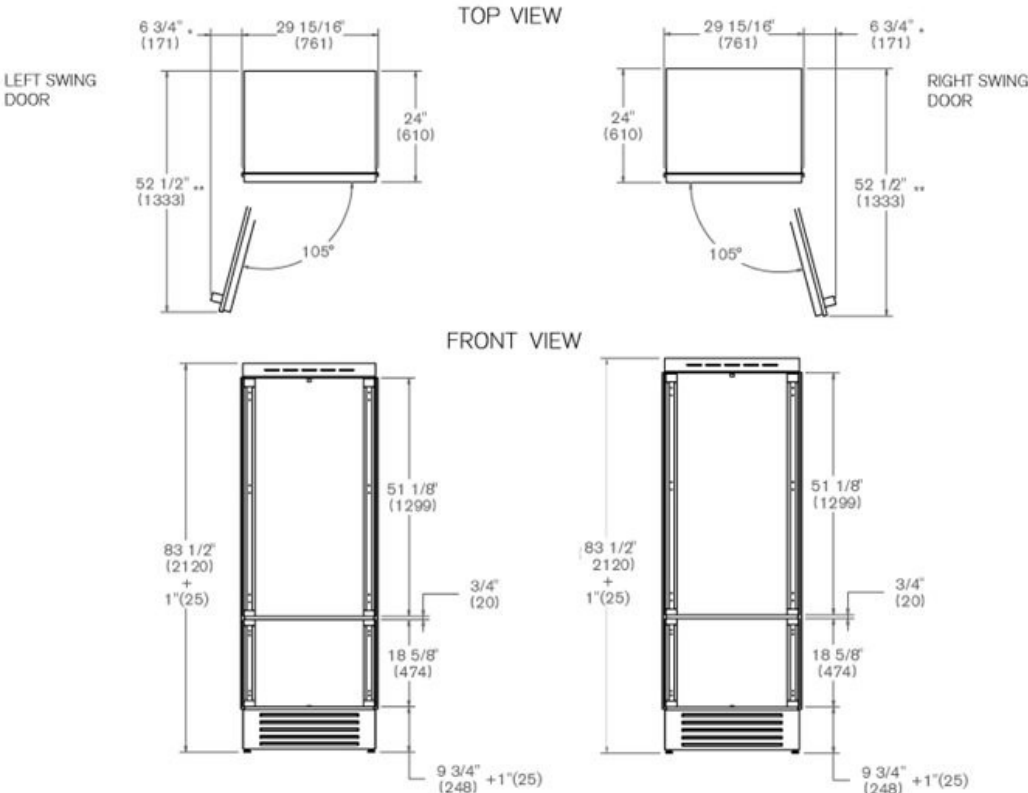

See predecessor model [here](#).

Guarda online

Specifications

Features

General features

Size	30 in
Cooling system	frost free
User interface	TFT Touch & Scroll interface
Display functions	Bottle cooler, Ice maker, Ice cube size setting, Super ice, Water filter replacement reminder, Flex Mode, Vacation Mode, Shopping Mode, Sabbath Mode
Lighting	LED side & top rail illumination
Door ajar alarm	yes
Door finishing	Panel ready or Stainless steel
Cabinet finishing	white metal
Refrigerator net capacity	11.8 cu.ft ³
Refrigerator shelves	2 height-adjustable + 1 stationary
Refrigerator drawers	2 soft-close metal drawers
Door storage	3 height-adjustable bins
Freezer net capacity	3.7 cu.ft ³
Freezer drawers	2 FlexMode
Automatic ice maker	yes
Ice production capacity	3 lbs / 24 hr
Water filter	yes
Water supply pressure	8-75 PSI
Sound rating	41 dbA
Certification	ETL, Energy Star
DOE compliant	yes

Technical specifications

Electrical supply	115 V - 60 Hz - 3 A
Power rating	250 W
Power connection	NEMA 5-15P with 98" power cord
Energy consumption	543.0 kwh/y

Dimensions

Panel Ready

Panel Installed