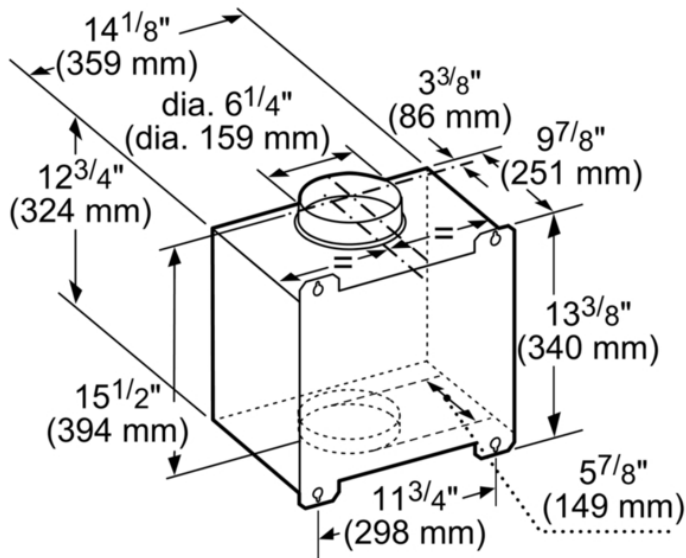

## 600 CFM Inline Blower

measurements in inches (mm)

### Product Features

	Accessory
Brand	Thermador
SKU	VTI610W
Internal article number	VTI610W
EAN code	825225941231
Product packaging dimensions (HxWxD)	16 7/8" x 24 3/8" x 26 3/4"
	20
	21
UPC code	825225941231
Product image	MCSA036811_VTI610D_def.jpg